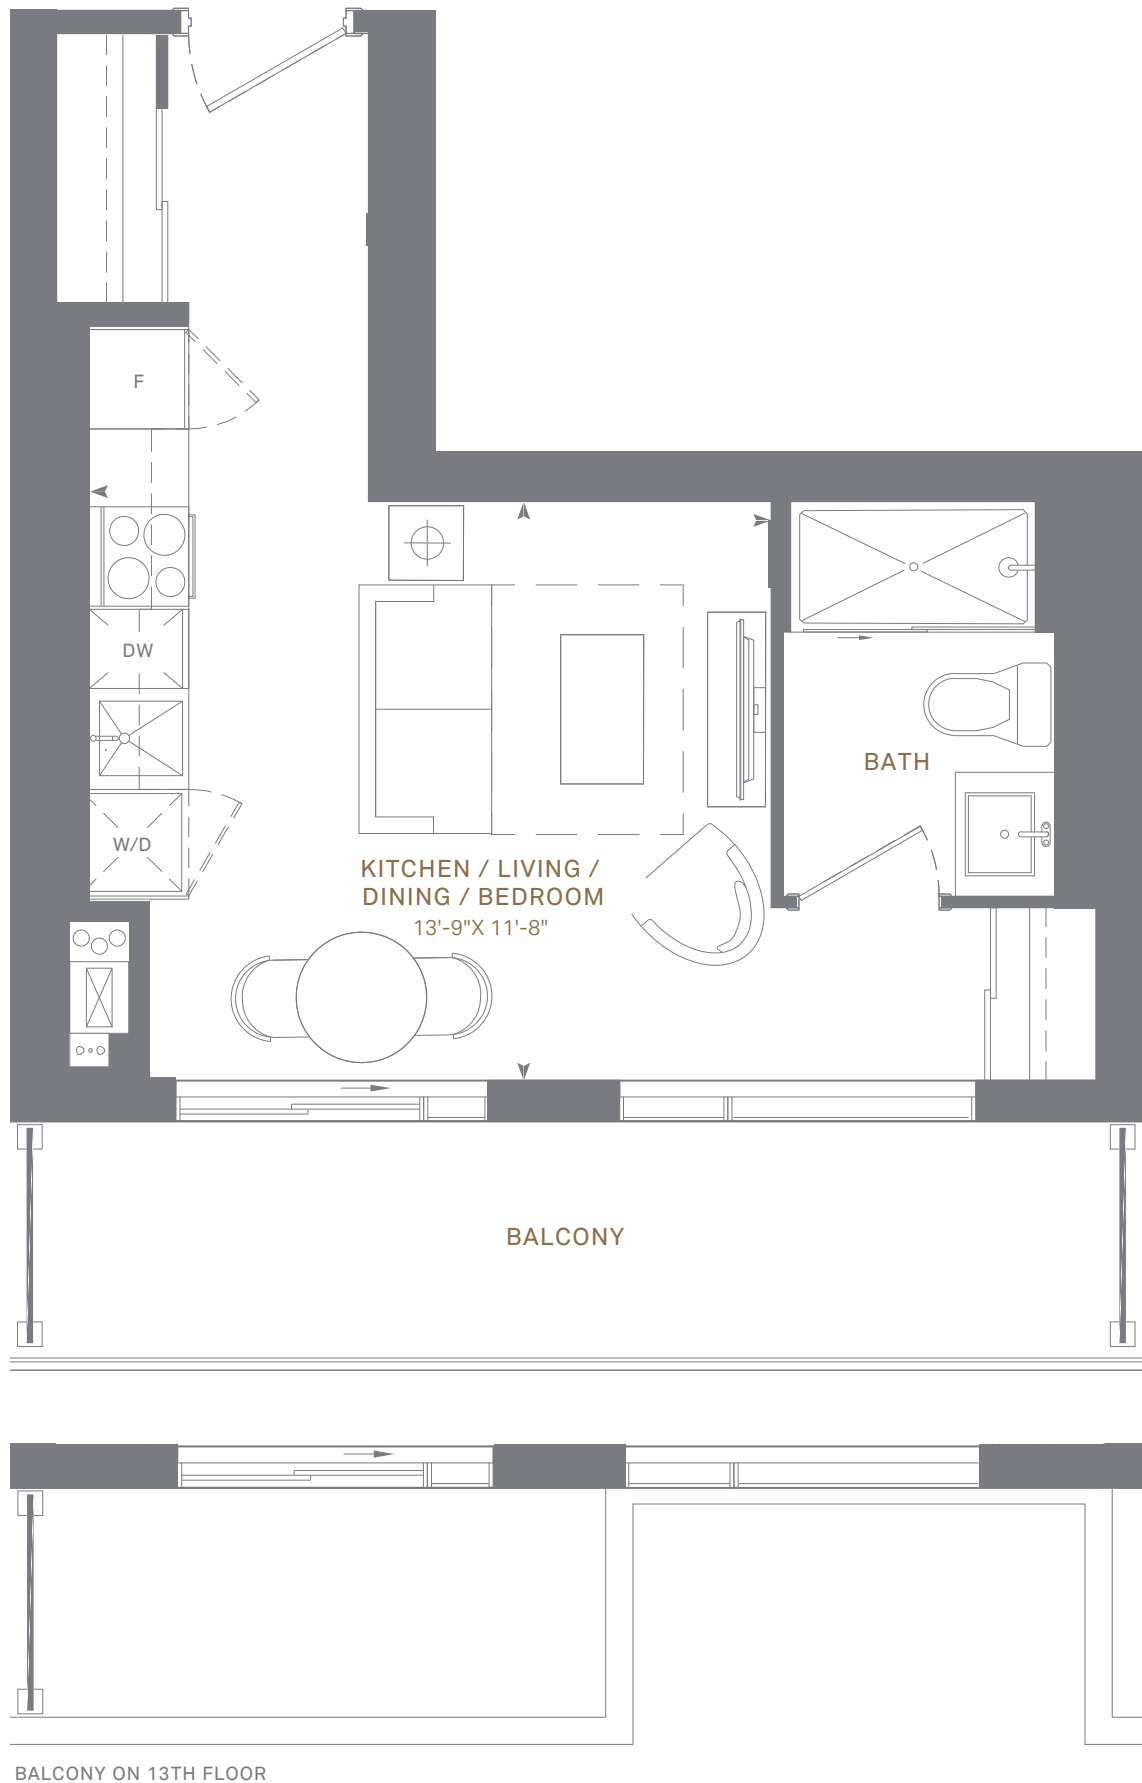

SA | 375 SQ.FT. INTERIOR
UP TO 104 SQ.FT. EXTERIOR

STUDIO

BALCONY ON 13TH FLOOR

FLOORS

13TH

14TH