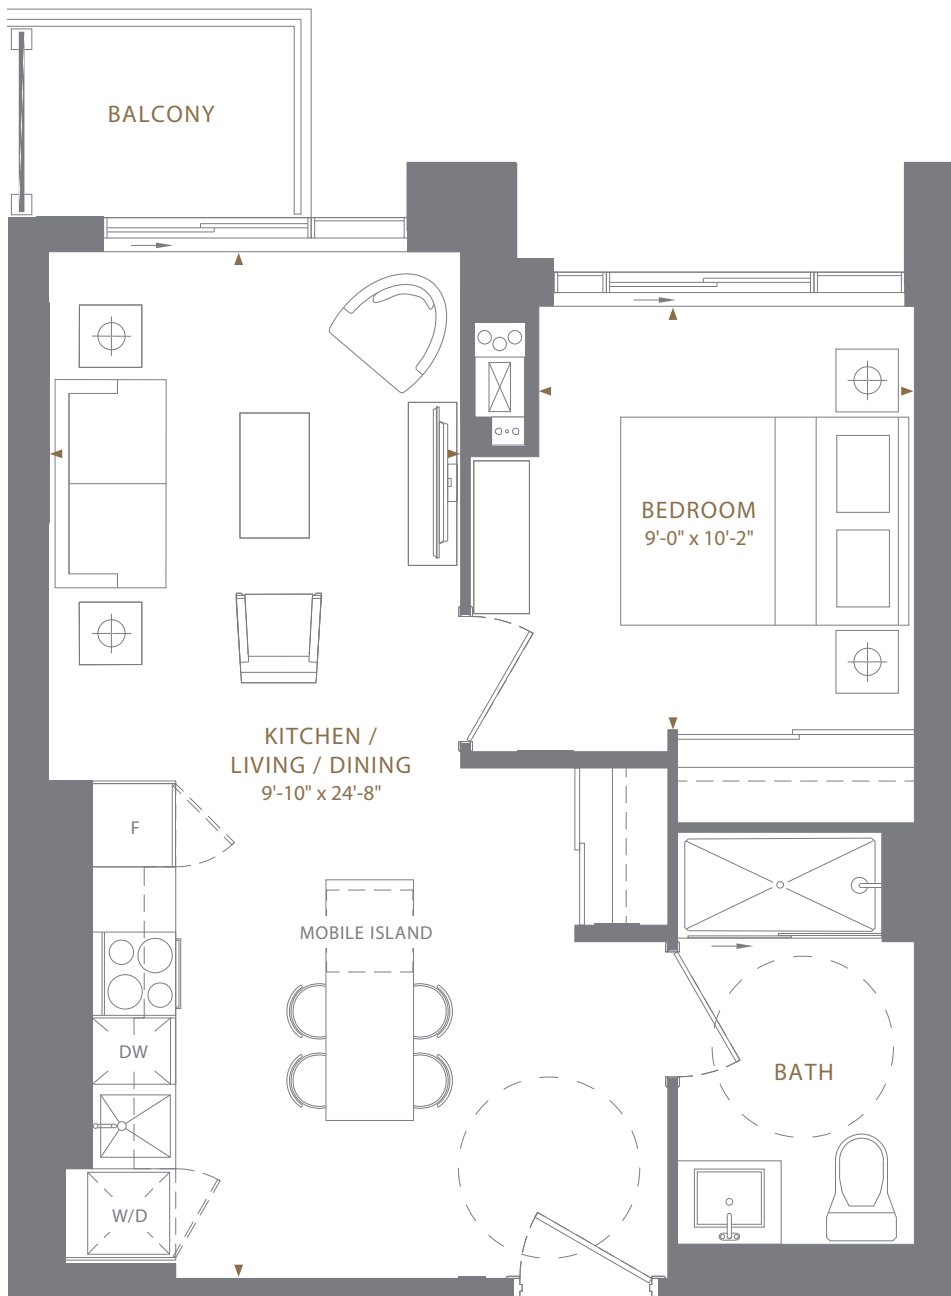

1T(BF) | 556 SQ.FT. INTERIOR
UP TO 38 SQ.FT. EXTERIOR

1 BEDROOM, 1 BATH

TERRACE ON 4TH FLOOR

FLOORS

4TH

5TH-6TH