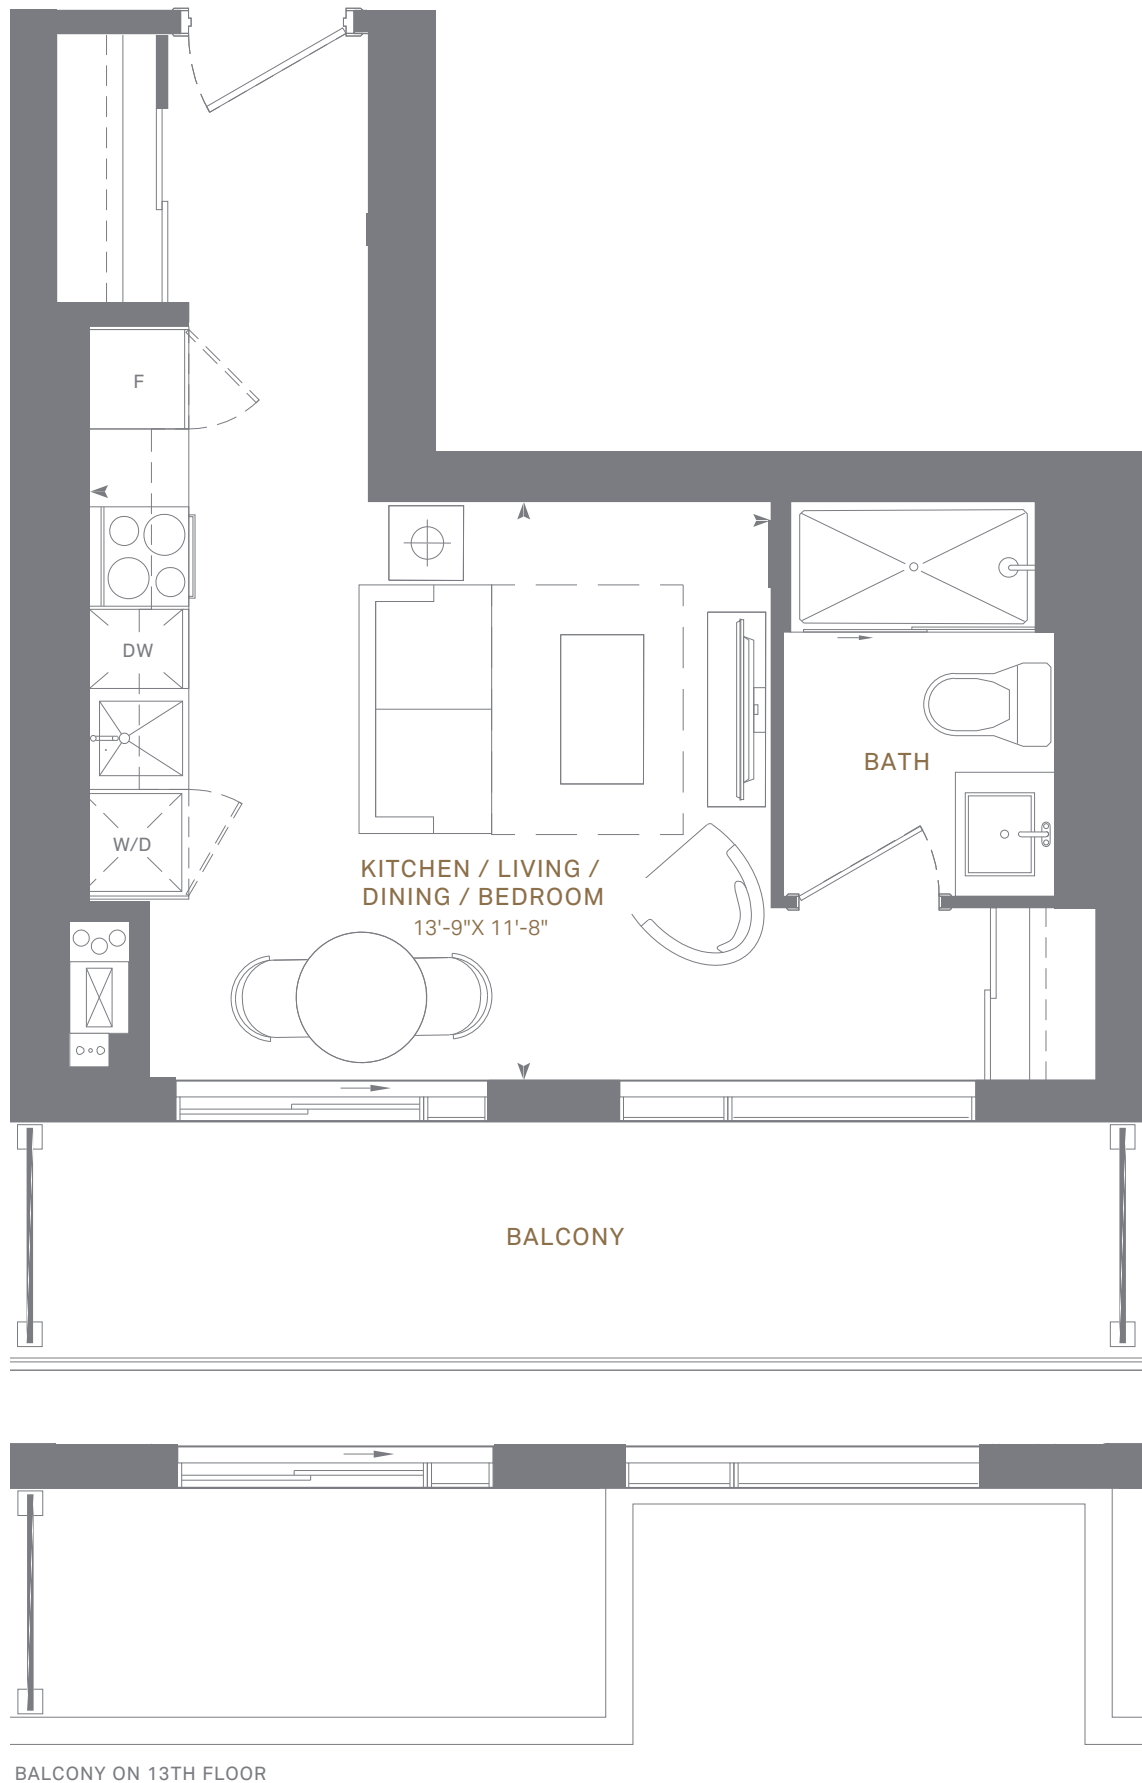

SA | 375 SQ.FT. INTERIOR
UP TO 104 SQ.FT. EXTERIOR

STUDIO

BALCONY ON 13TH FLOOR

FLOORS

13TH

14TH