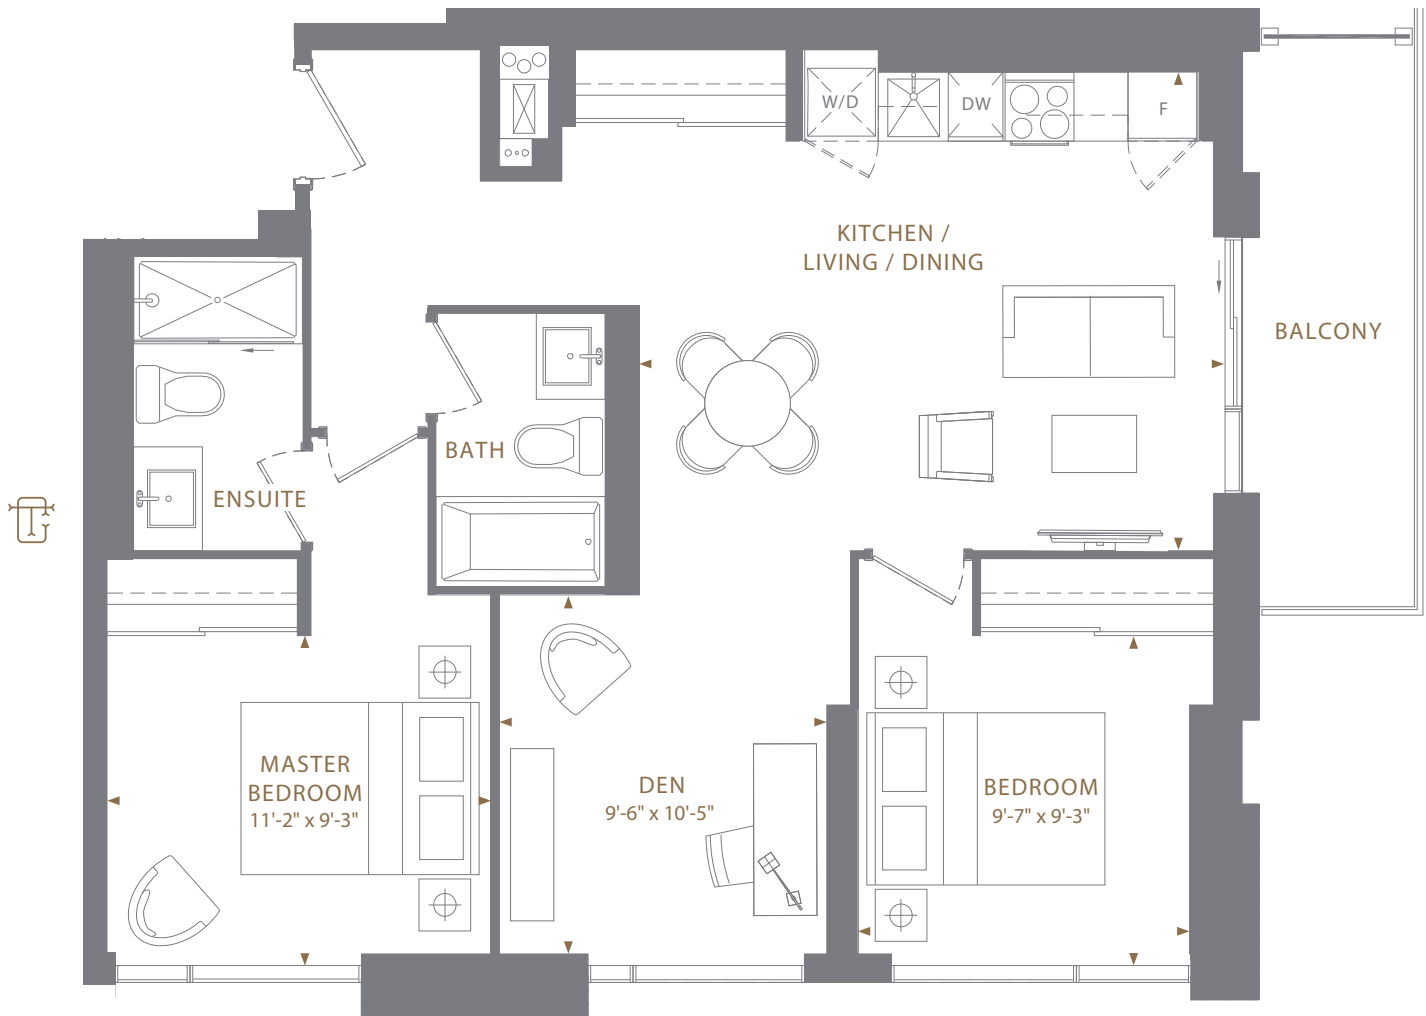

2Y | 897 SQ.FT. INTERIOR
74 SQ.FT. EXTERIOR

2 BEDROOM + DEN, 2 BATH

FLOORS

9TH-11TH-12TH

10TH

13TH

14TH