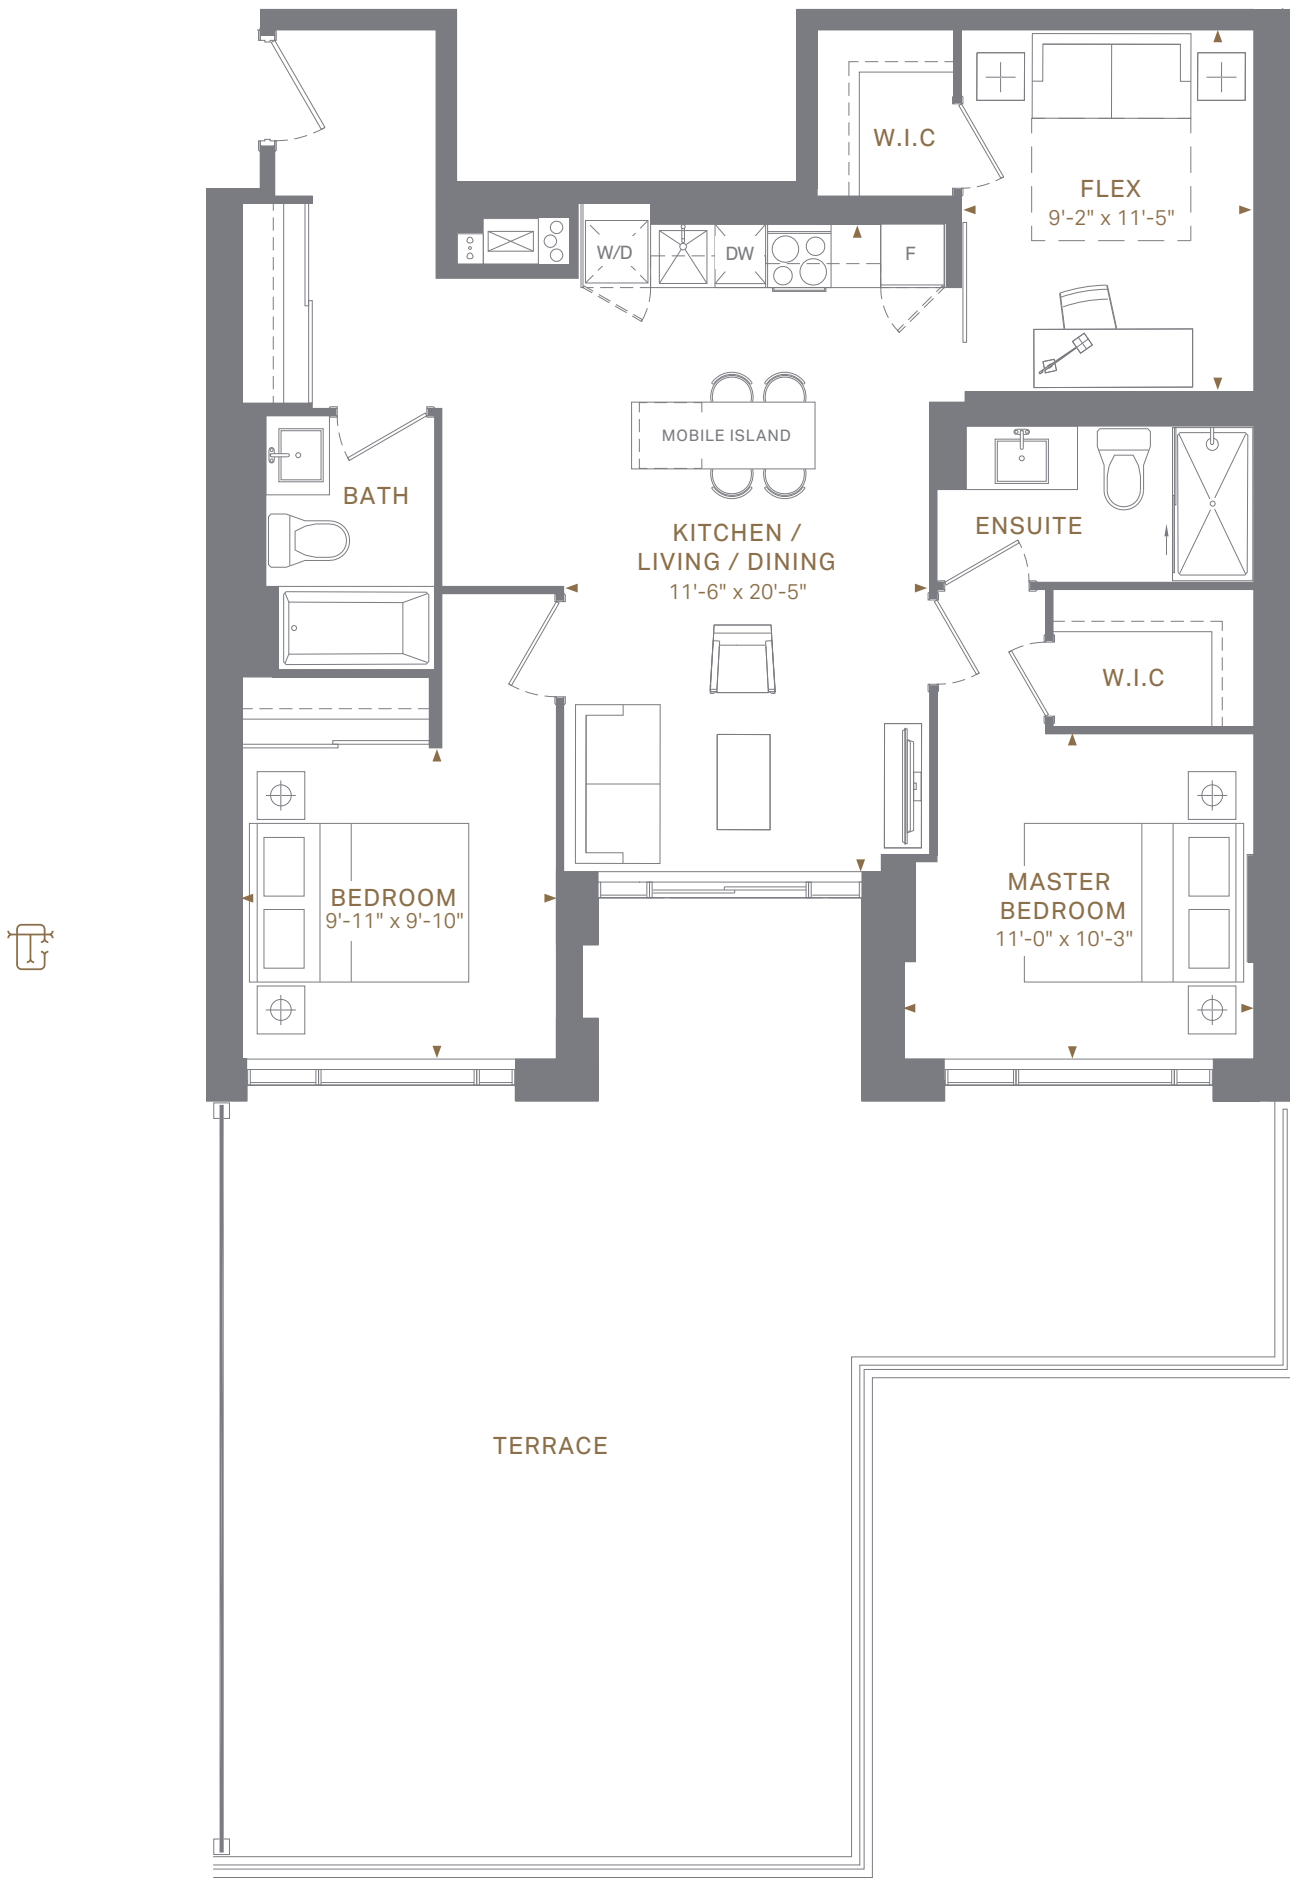

**2W** | 963 SQ.FT. INTERIOR  
635 SQ.FT. EXTERIOR

**2 BEDROOM + FLEX, 2 BATH**

FLOORS

GROUND

All plans, materials, dimensions and specifications are subject to change without notice. Actual usable floor space may vary from stated floor area. E.&O.E.