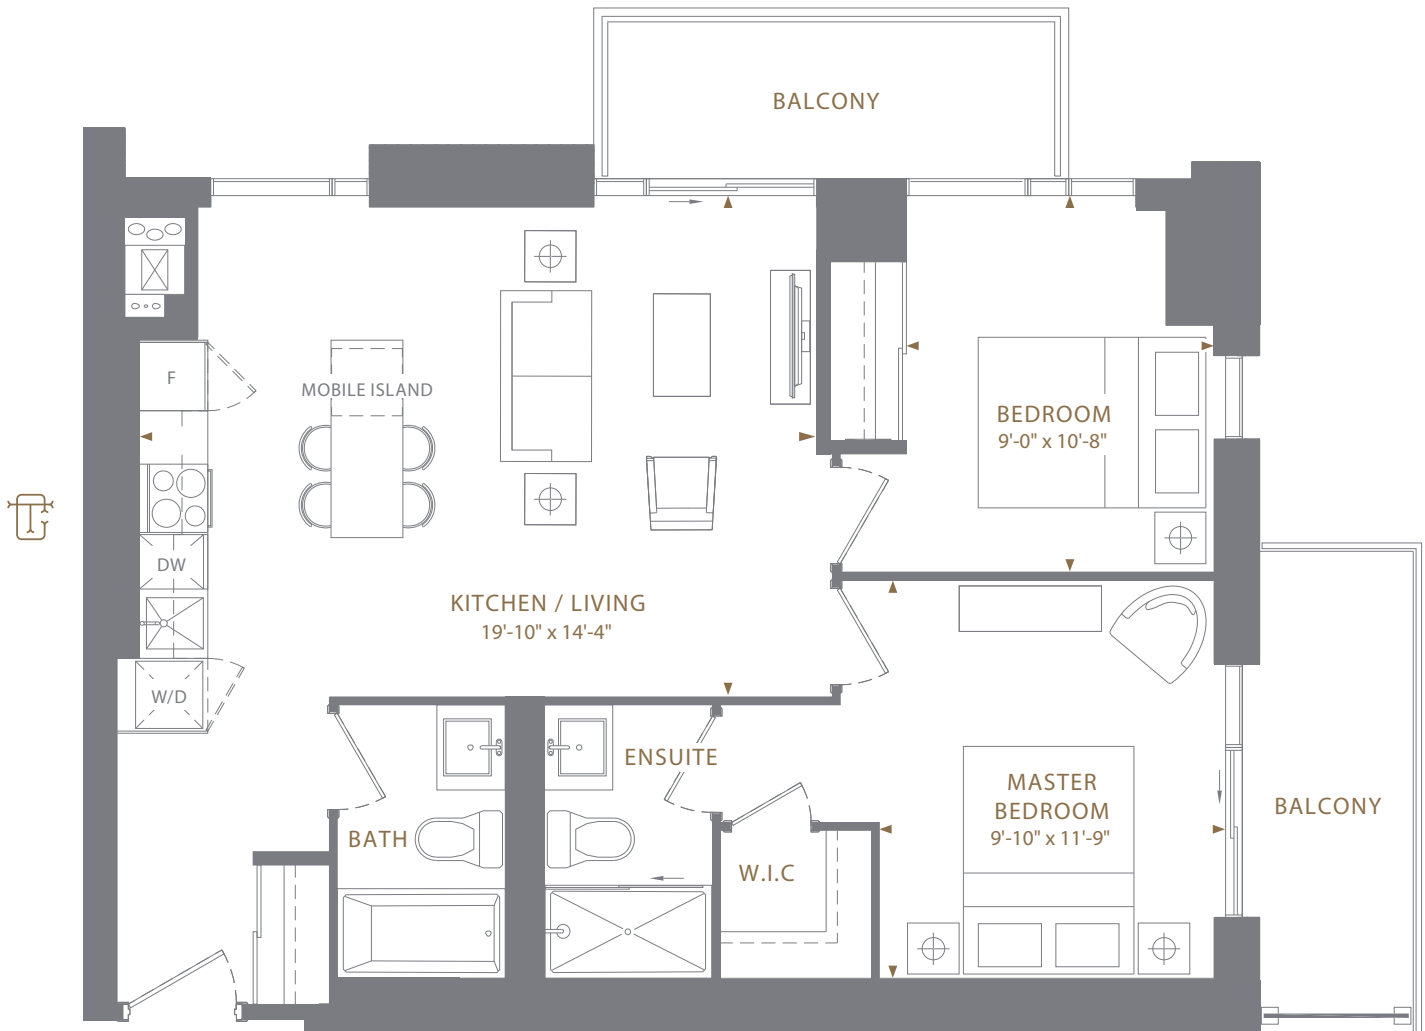

2P | 822 SQ.FT. INTERIOR
 UP TO 58 SQ.FT. EXTERIOR

2 BEDROOM, 2 BATH

FLOORS

9TH-11TH-12TH

10TH

13TH

14TH