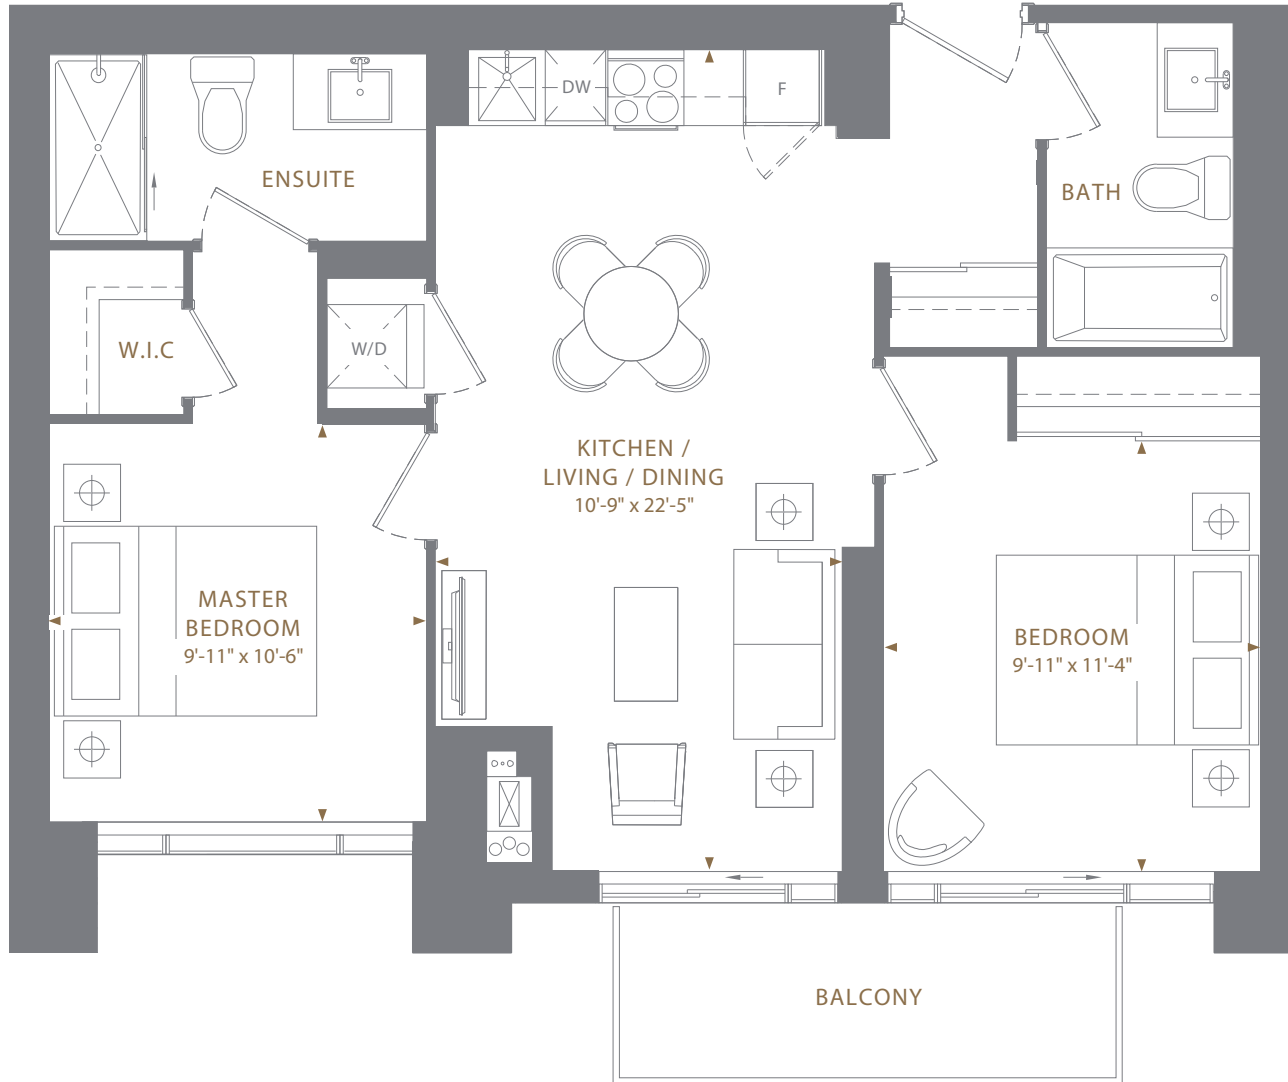

2J | 765 SQ.FT. INTERIOR
 UP TO 77 SQ.FT. EXTERIOR

2 BEDROOM, 2 BATH

TERRACE ON 4TH FLOOR

FLOORS

4TH

5TH-6TH