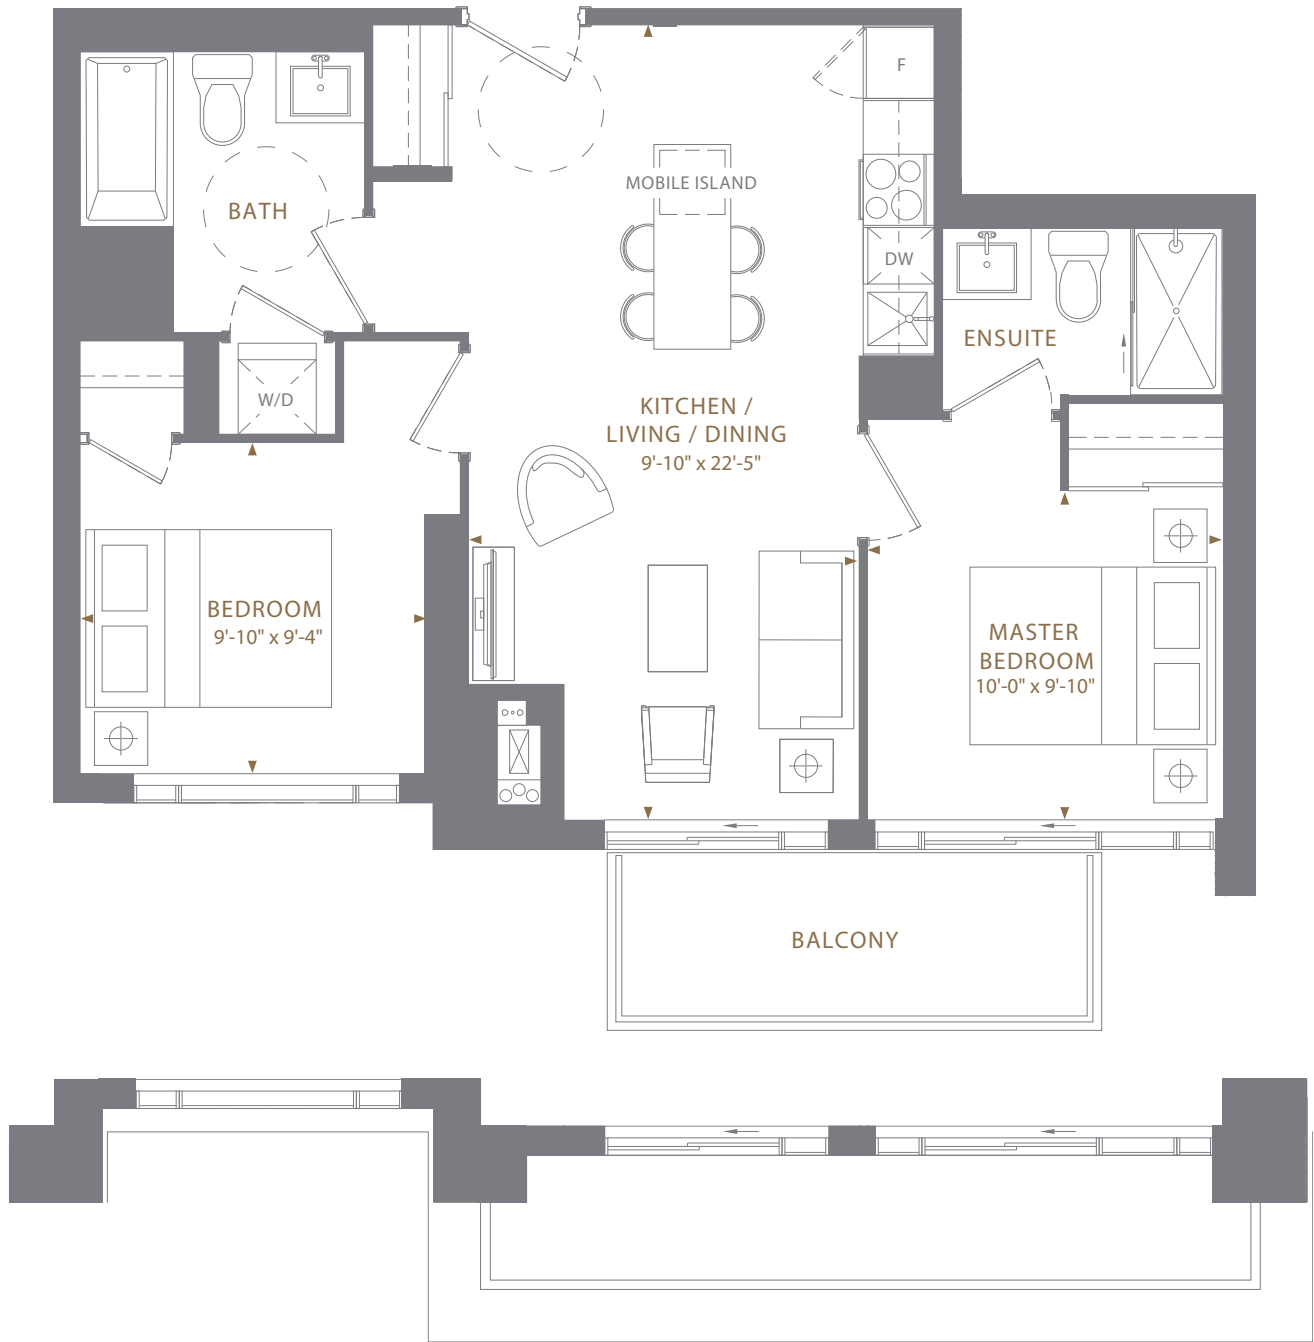

2D(BF) | 730 SQ.FT. INTERIOR
UP TO 81 SQ.FT. EXTERIOR

2 BEDROOM, 2 BATH

TERRACE ON 4TH FLOOR

FLOORS

4TH

5TH-6TH