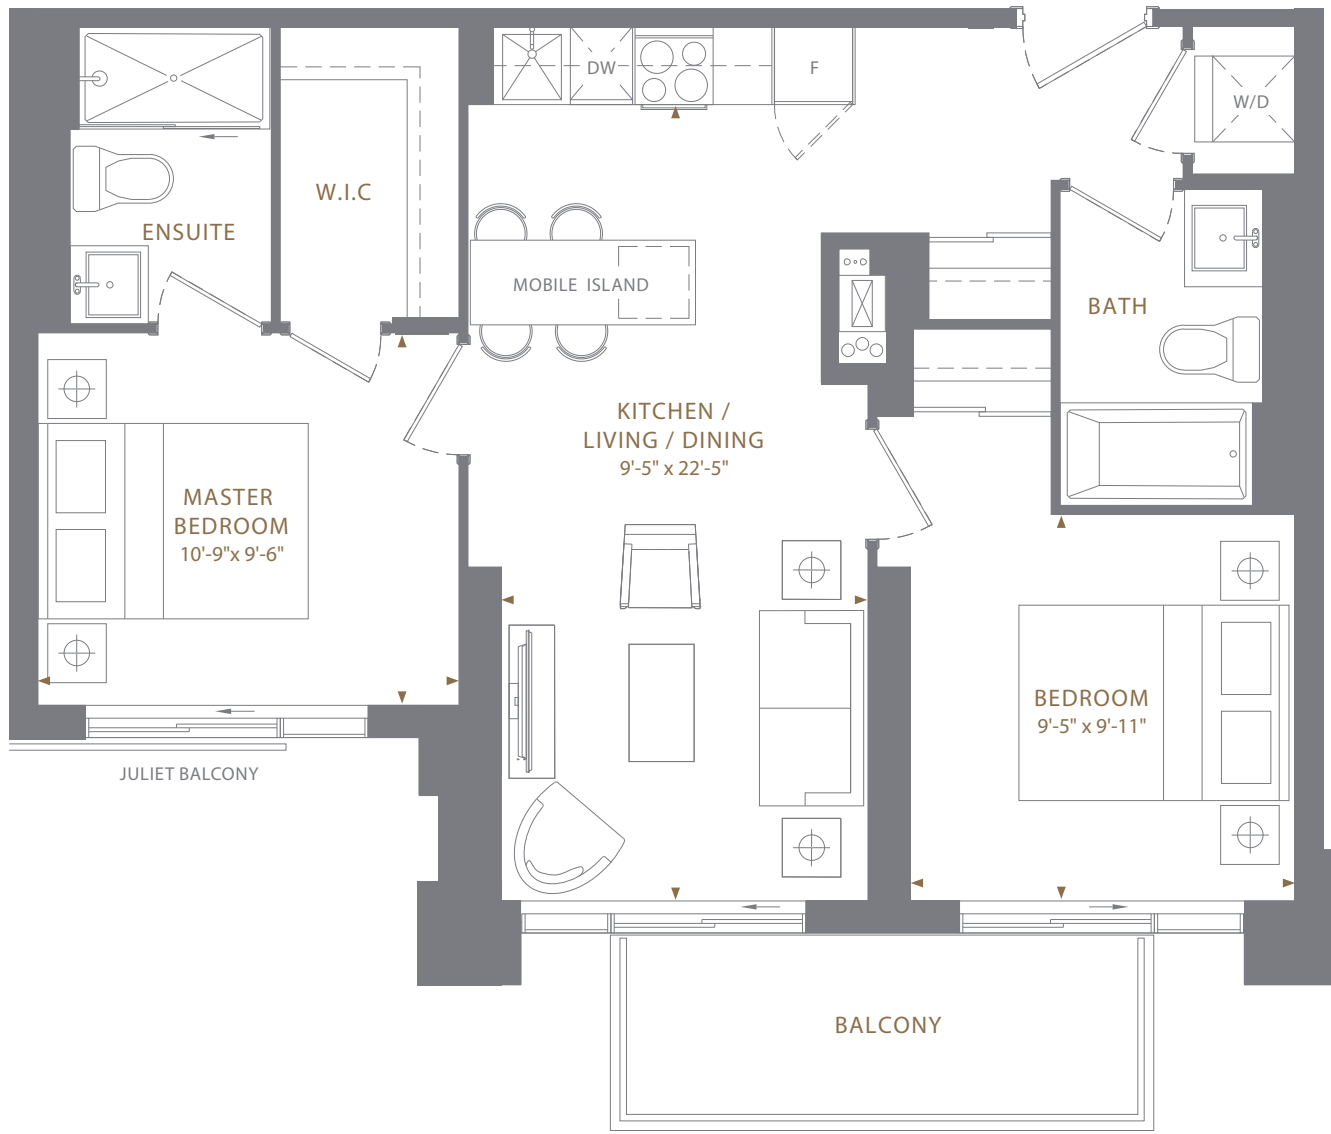

**2C** | 726 SQ.FT. INTERIOR  
UP TO 77 SQ.FT. EXTERIOR

**2 BEDROOM, 2 BATH**

TERRACE ON 4TH FLOOR

**FLOORS**

4TH

5TH-6TH