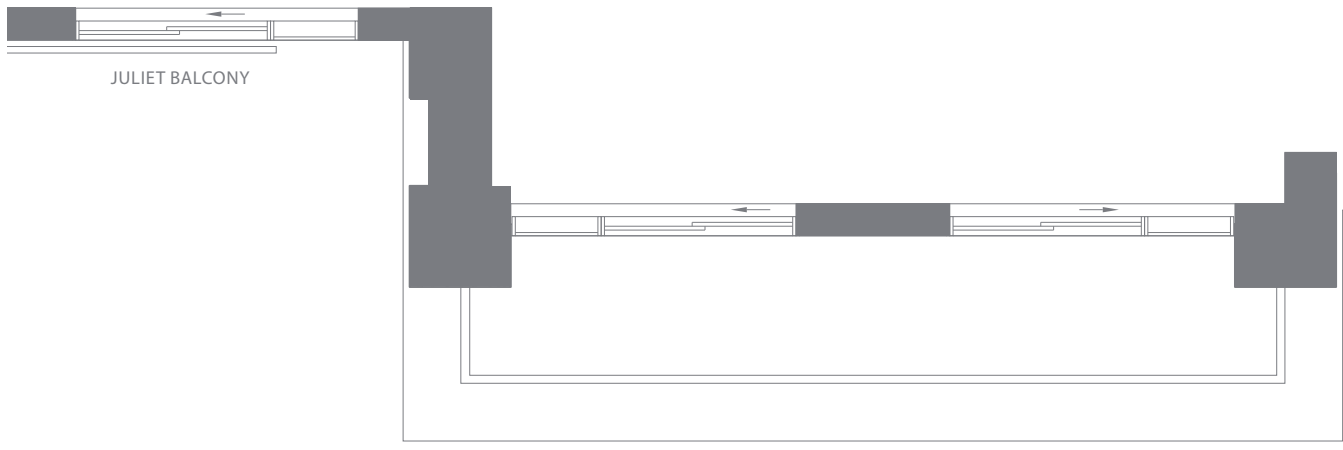

**2C** | 726 SQ.FT. INTERIOR  
UP TO 77 SQ.FT. EXTERIOR

**2 BEDROOM, 2 BATH**

TERRACE ON 4TH FLOOR

**FLOORS**

4TH

5TH-6TH