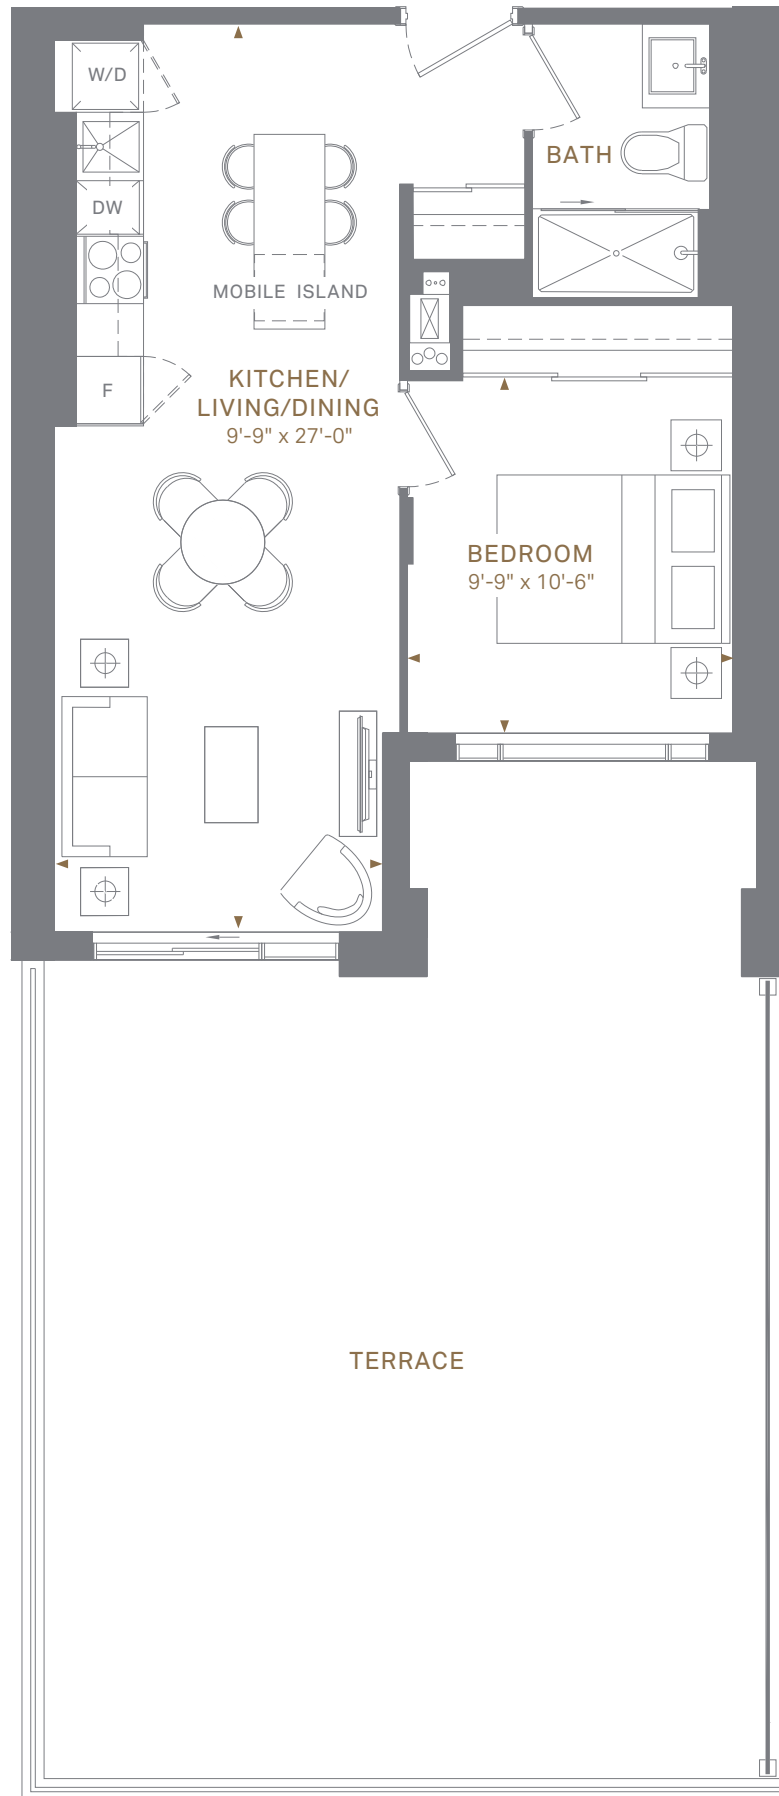

1X | 558 SQ.FT. INTERIOR
570 SQ.FT. EXTERIOR

1 BEDROOM, 1 BATH

FLOORS

GROUND