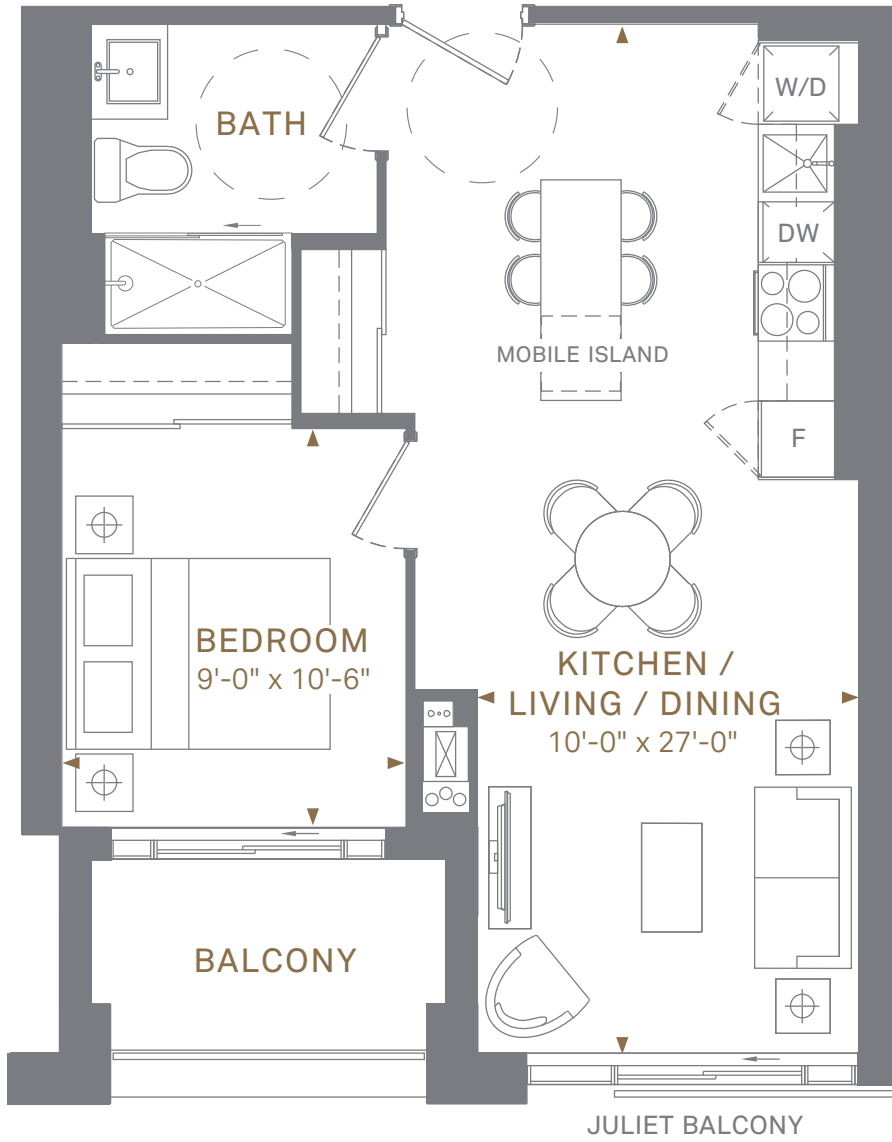

1W(BF) | 558 SQ.FT. INTERIOR
46 SQ.FT. EXTERIOR

1 BEDROOM, 1 BATH

FLOORS

2ND-3RD