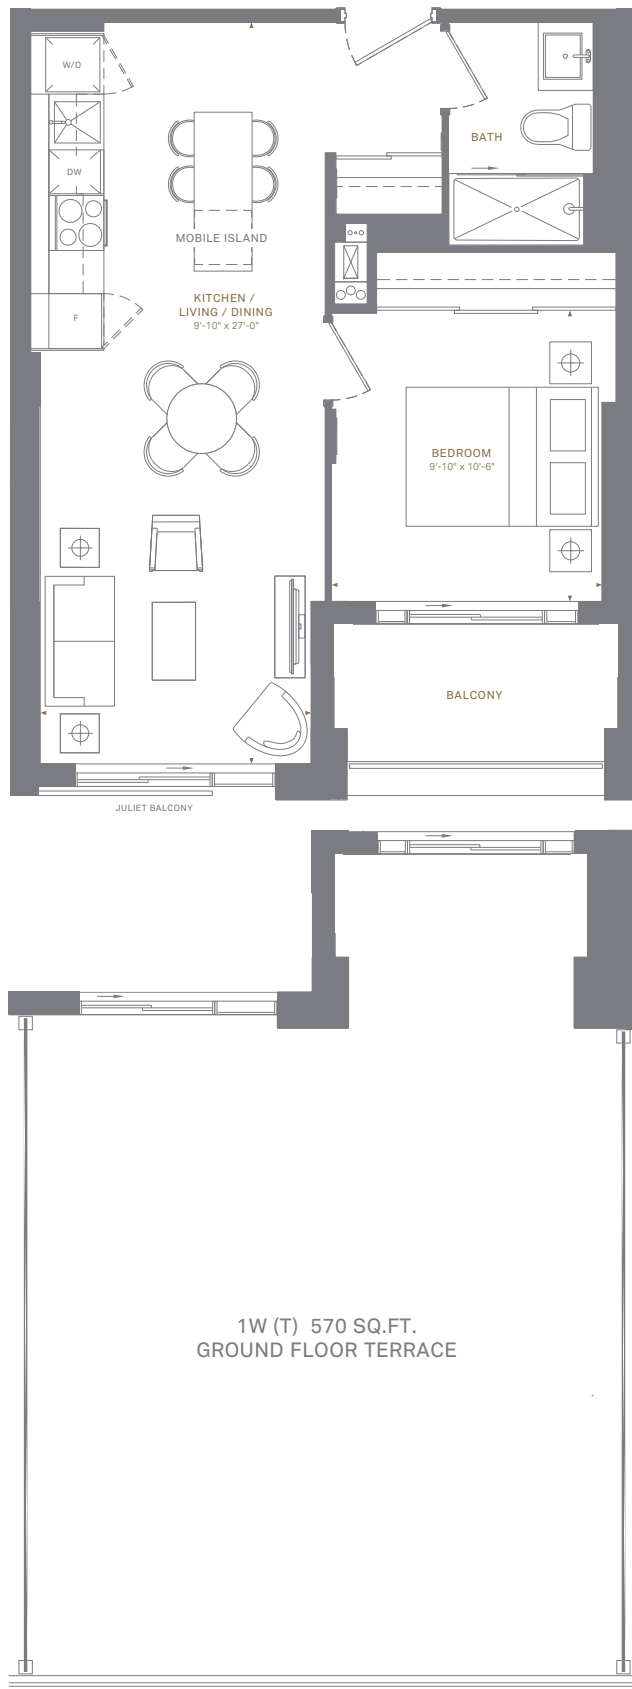

1W | 558 SQ.FT. INTERIOR
46 SQ.FT. EXTERIOR

1 BEDROOM, 1 BATH

FLOORS

2ND-3RD

GROUND