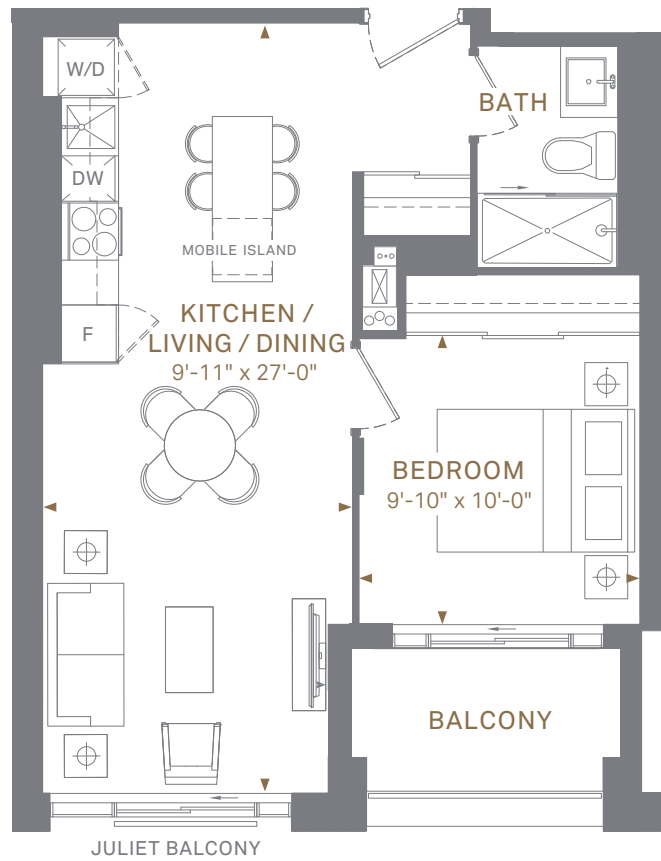

1S | 554 SQ.FT. INTERIOR

1 BEDROOM, 1 BATH

UP TO 564 SQ.FT. EXTERIOR TERRACE ON GROUND FLOOR ONLY

FLOORS