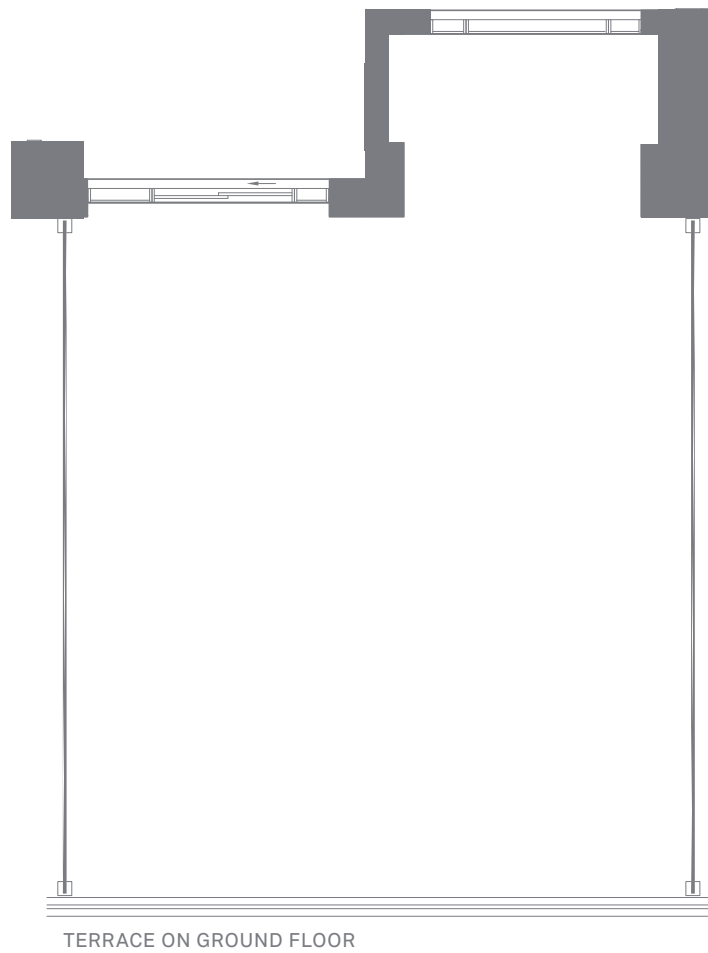

1S | 554 SQ.FT. INTERIOR

1 BEDROOM, 1 BATH

UP TO 564 SQ.FT. EXTERIOR TERRACE ON GROUND FLOOR ONLY

FLOORS