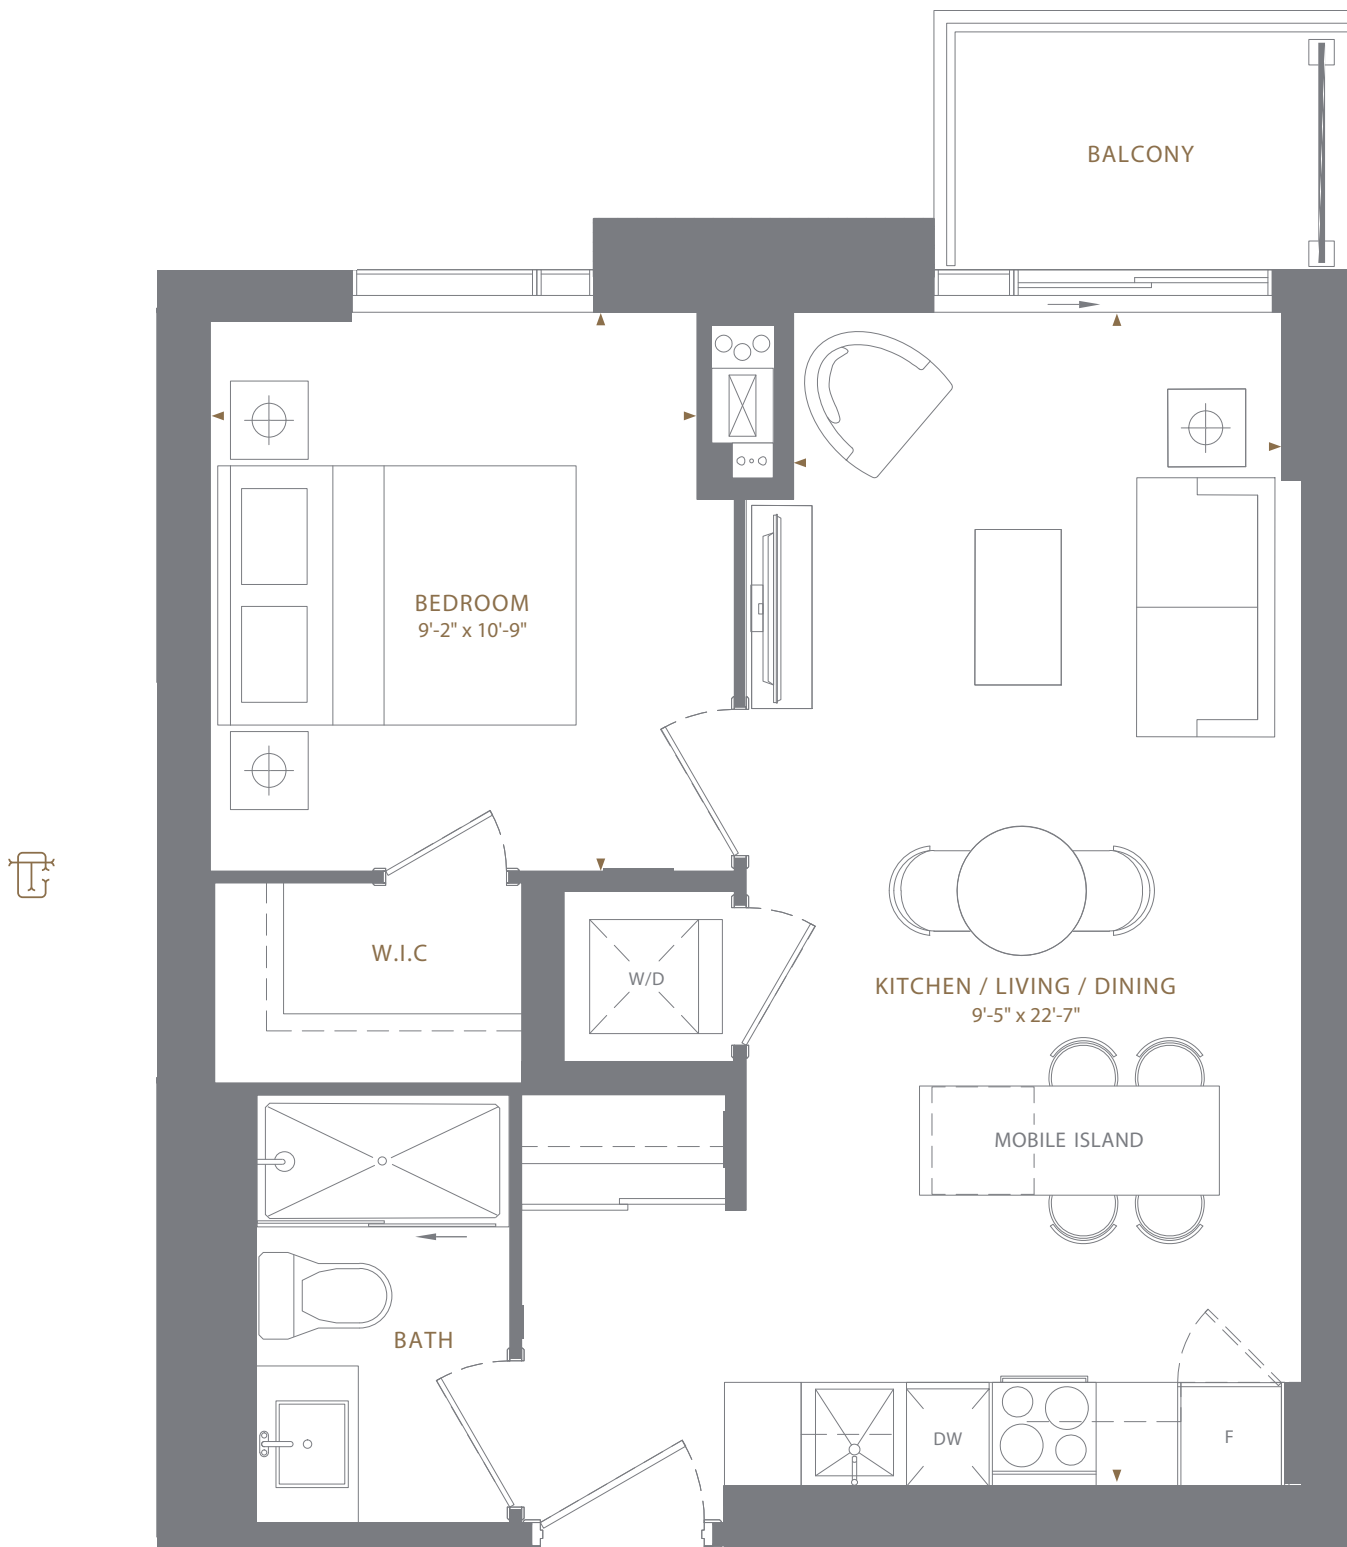

1R | 541 SQ.FT. INTERIOR
31 SQ.FT. EXTERIOR

1 BEDROOM, 1 BATH

FLOORS