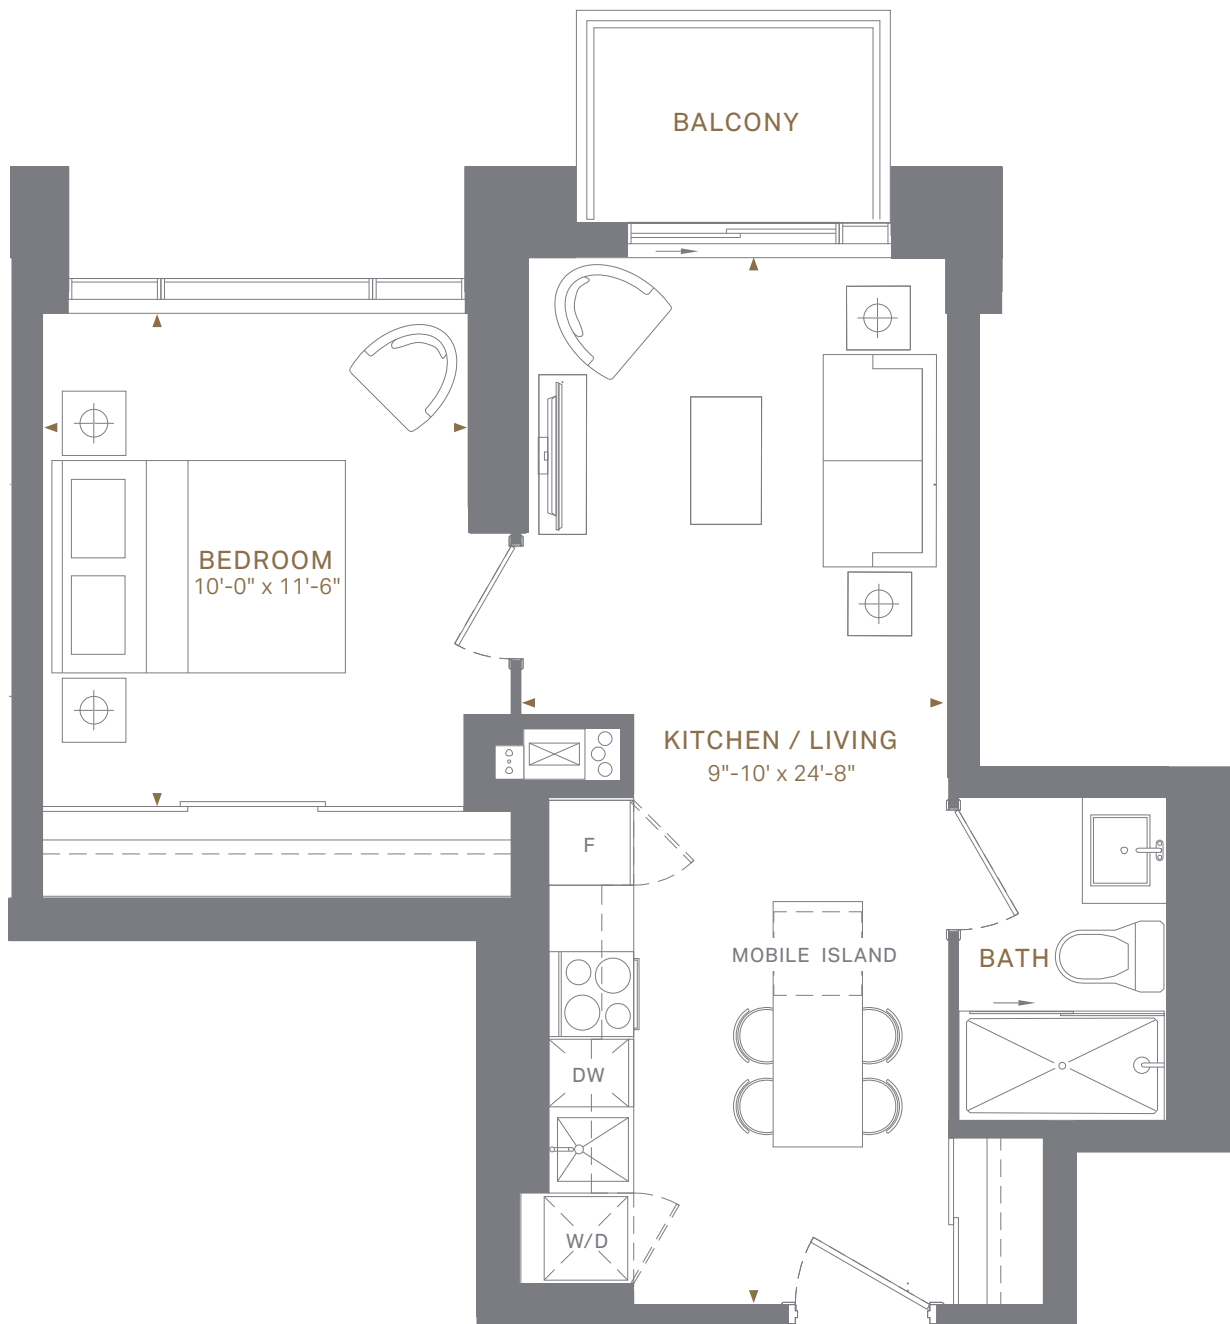

1M | 521 SQ.FT. INTERIOR
UP TO 37 SQ.FT. EXTERIOR

1 BEDROOM, 1 BATH

TERRACE ON 4TH FLOOR

FLOORS

4TH

5TH-6TH