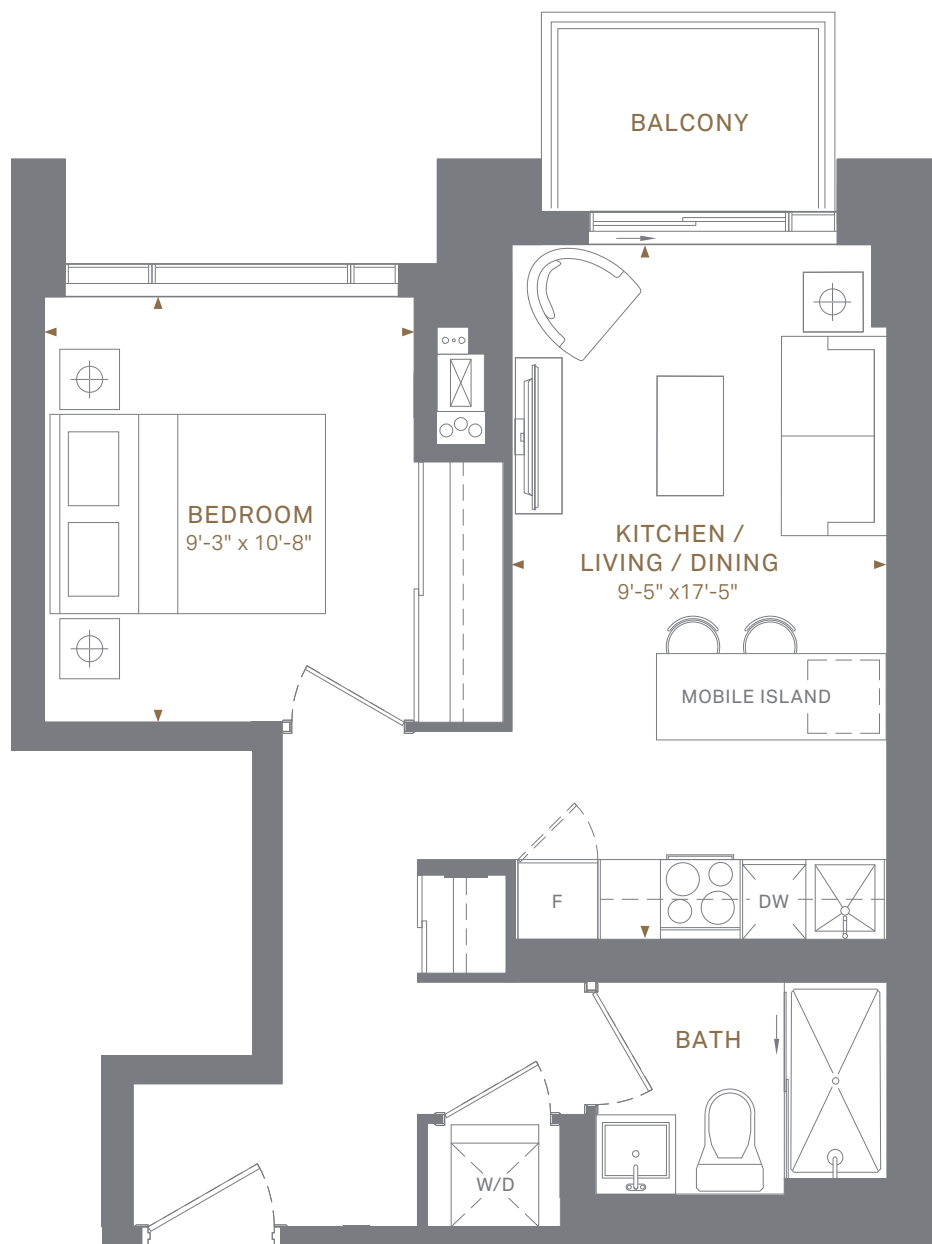

**1J** | 506 SQ.FT. INTERIOR  
UP TO 37 SQ.FT. EXTERIOR

1 BEDROOM, 1 BATH

TERRACE ON 4TH FLOOR

BALCONY

FLOORS

4TH

5TH-6TH