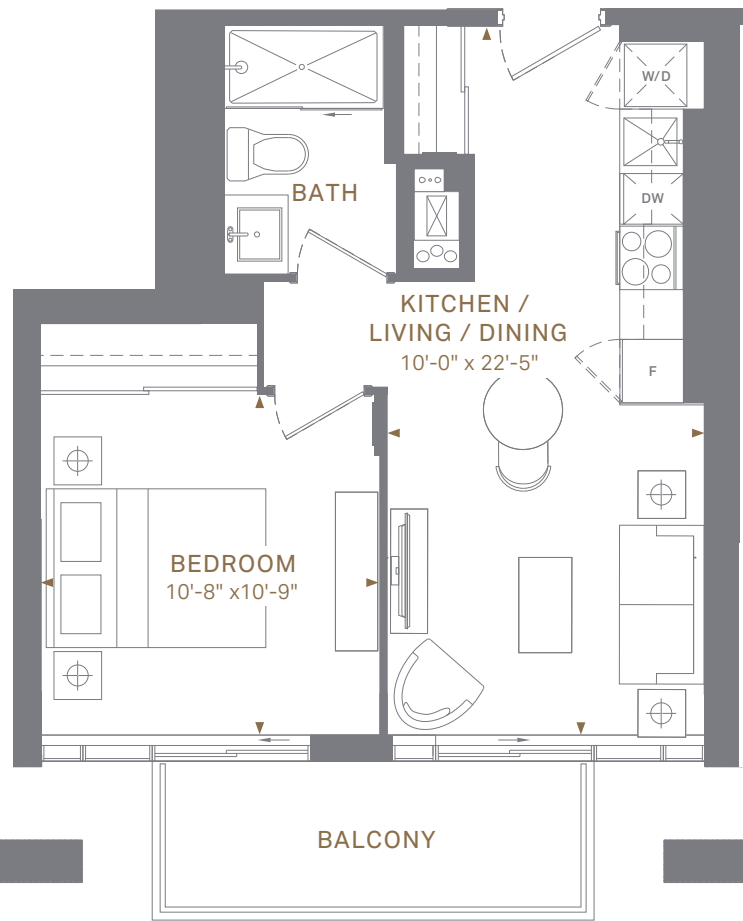

1E | 477 SQ.FT. INTERIOR
UP TO 77 SQ.FT. EXTERIOR

1 BEDROOM, 1 BATH

BALCONY ON 7TH & 10TH FLOOR

TERRACE ON 4TH FLOOR

FLOORS

5TH-6TH

9TH-11TH-12TH

10TH

4TH

7TH