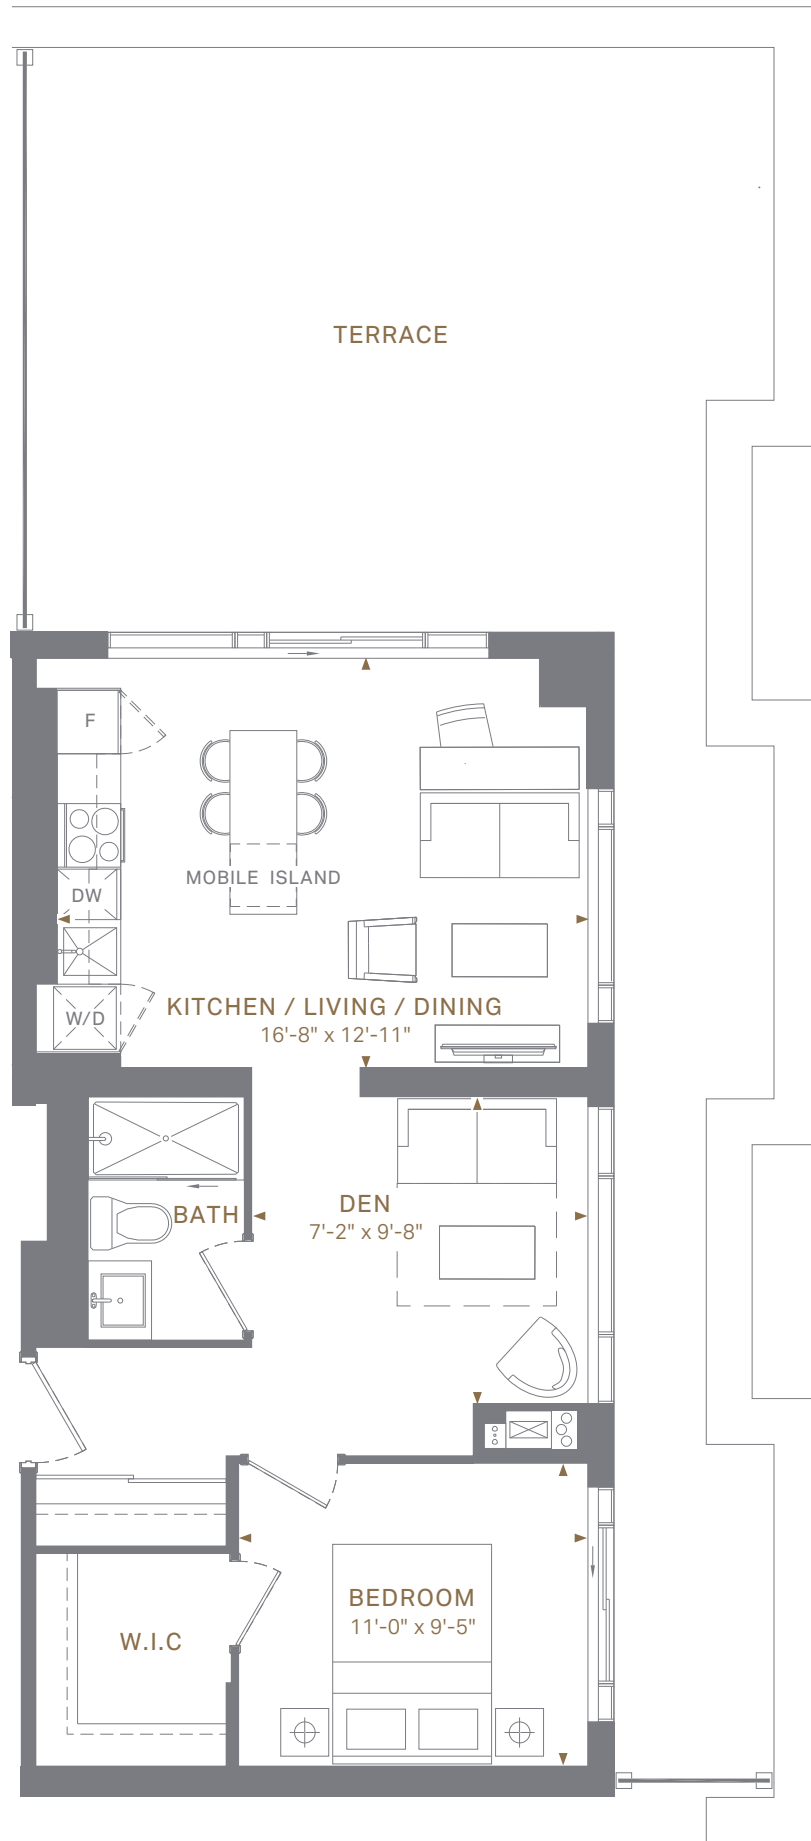

1AM | 670 SQ.FT. INTERIOR
560 SQ.FT. EXTERIOR

1 BEDROOM + DEN, 1 BATH

FLOORS

7TH