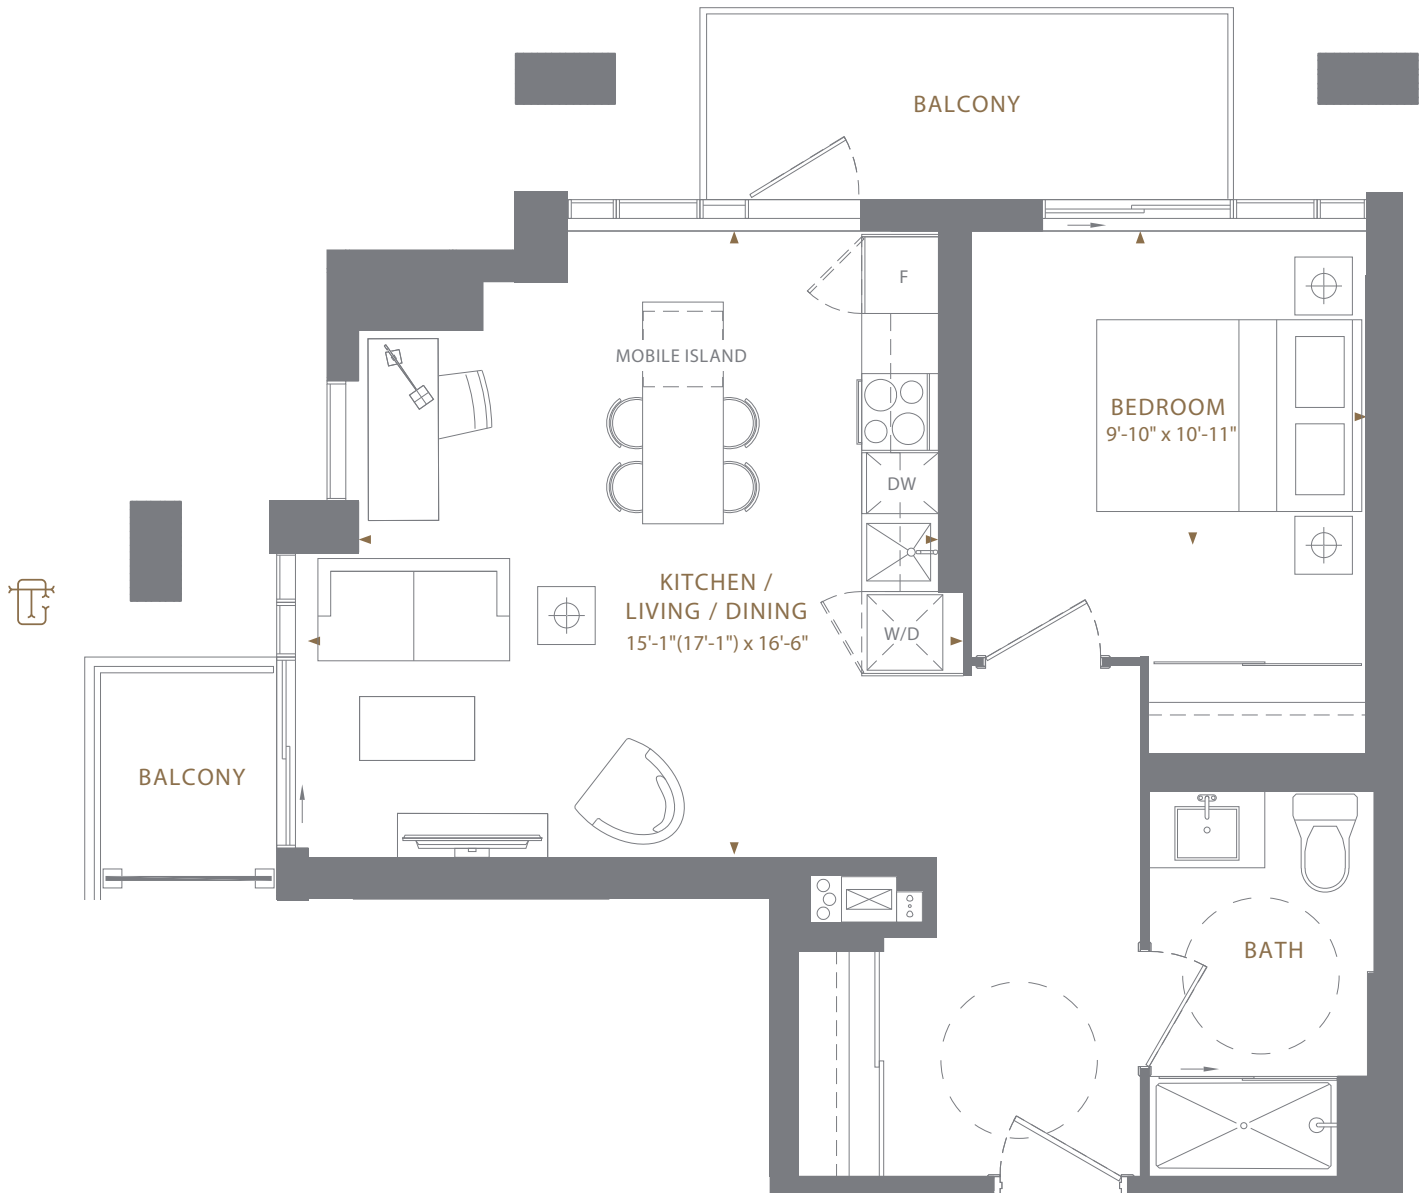

**1AK** | 625 SQ.FT. INTERIOR  
82 SQ.FT. EXTERIOR

1 BEDROOM, 1 BATH

FLOORS

8TH