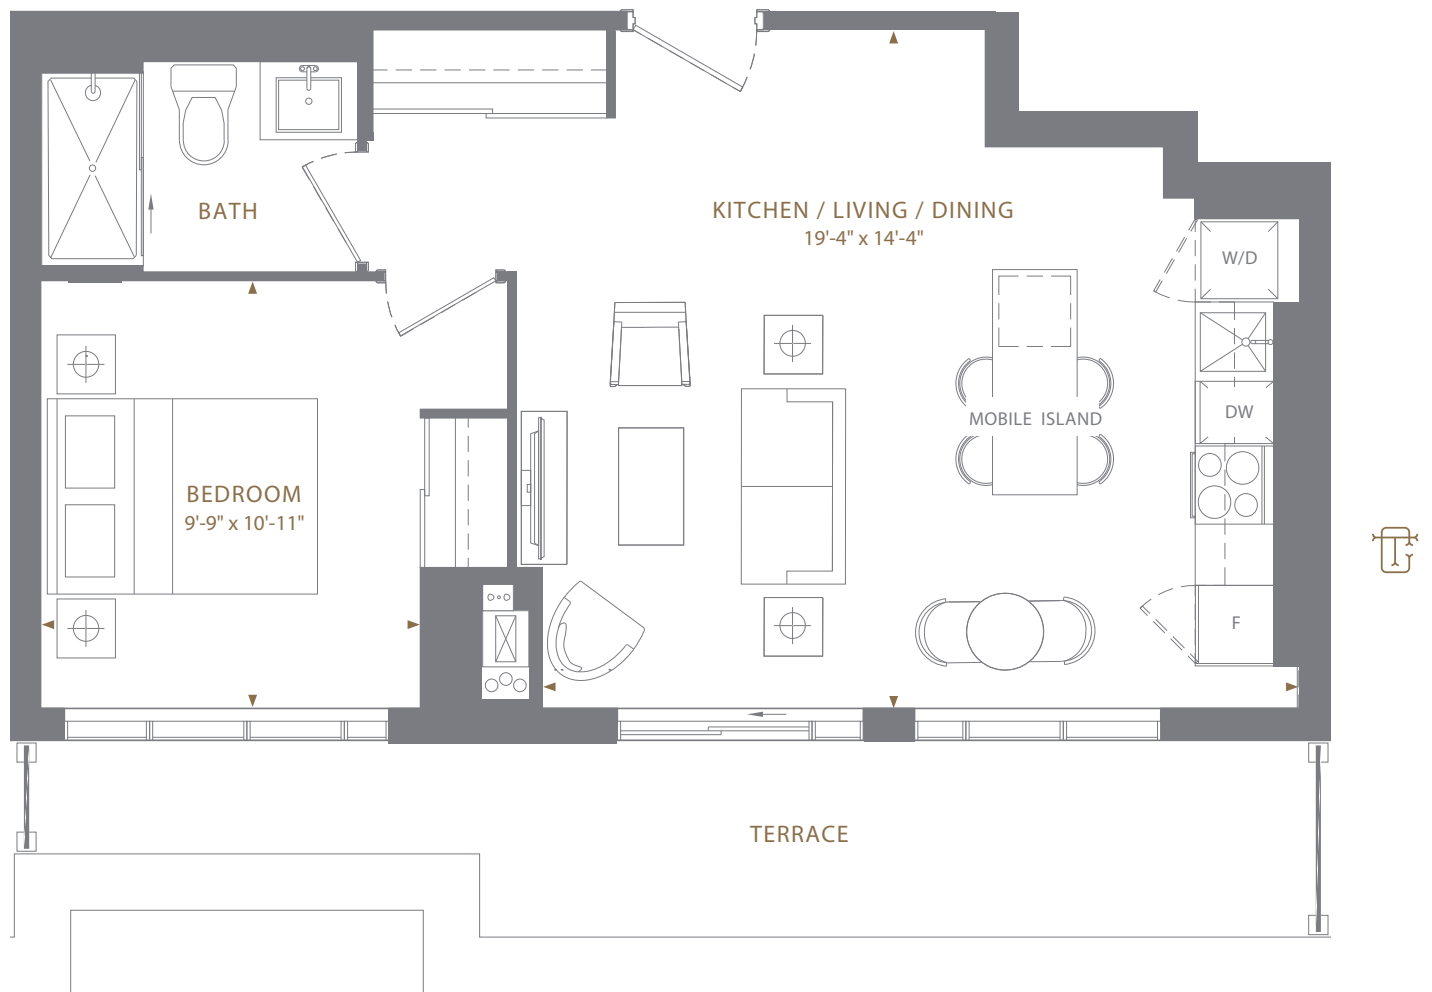

1AE | 591 SQ.FT. INTERIOR
124 SQ.FT. EXTERIOR

1 BEDROOM, 1 BATH

FLOORS

7TH