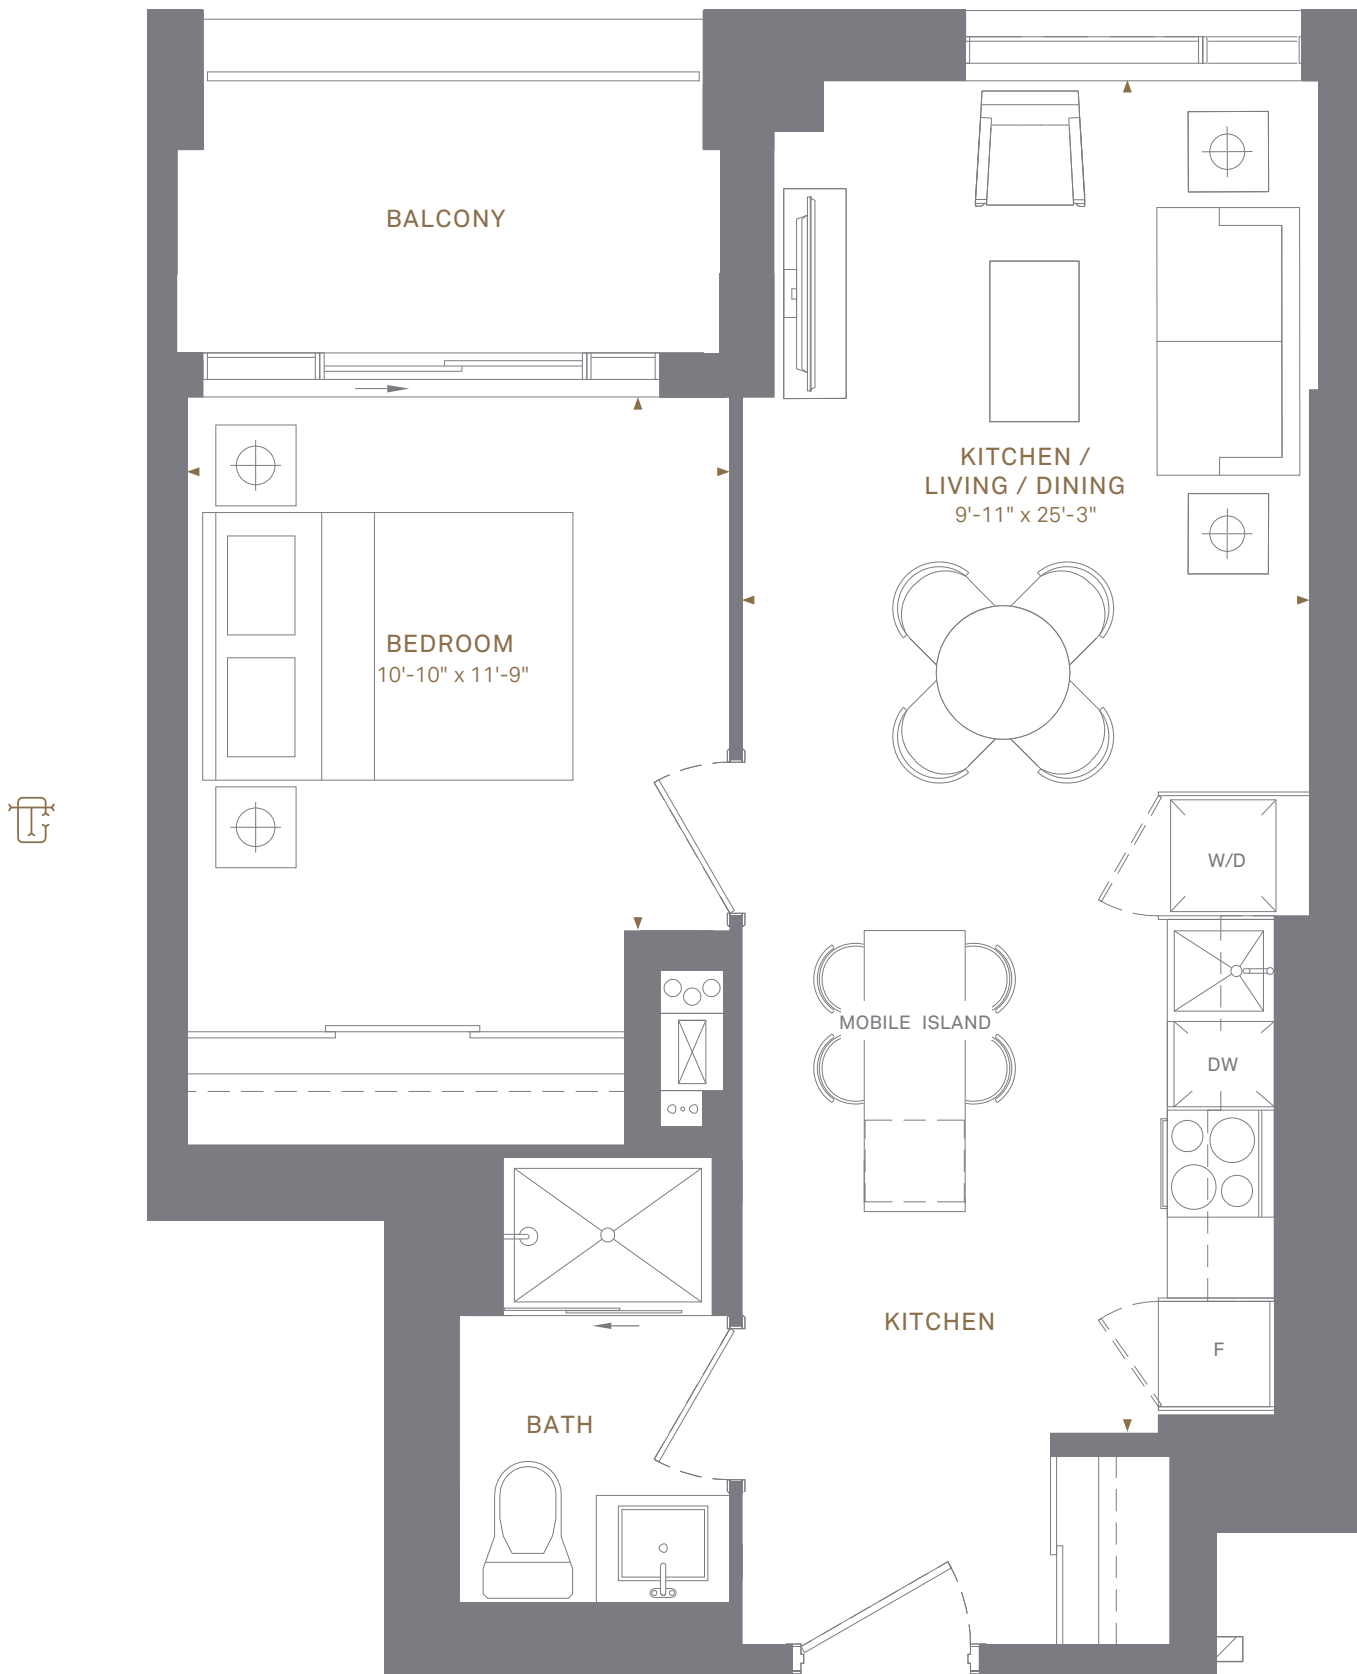

1AB | 567 SQ.FT. INTERIOR
46 SQ.FT. EXTERIOR

1 BEDROOM, 1 BATH

FLOORS

2ND-3RD