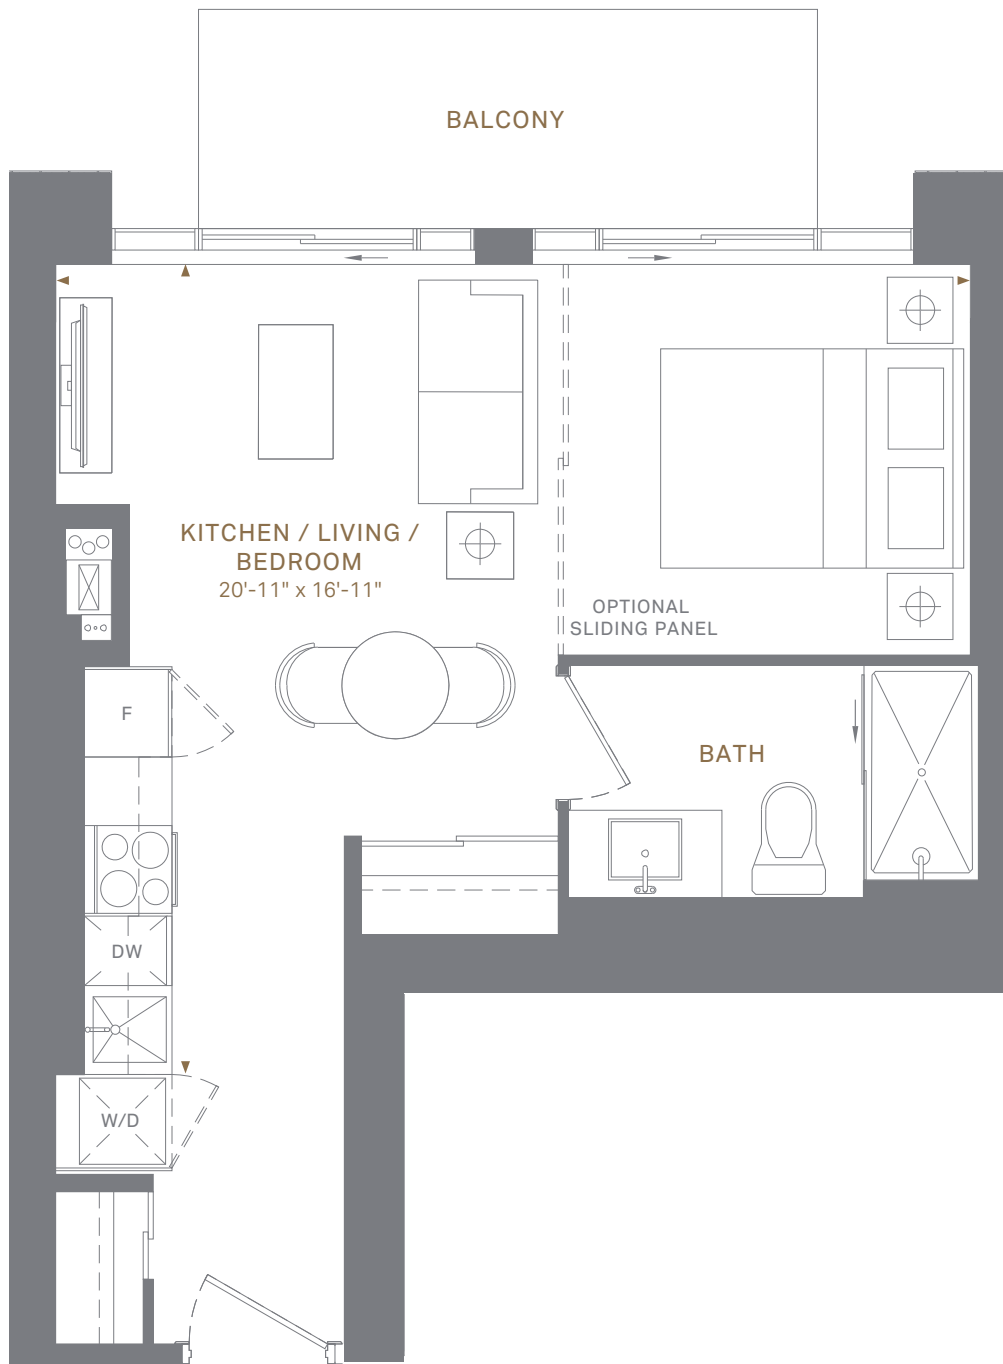

SD | 456 SQ.FT. INTERIOR
UP TO 77 SQ.FT. EXTERIOR

STUDIO

TERRACE ON 4TH FLOOR

BALCONY

FLOORS

4TH

5TH-6TH