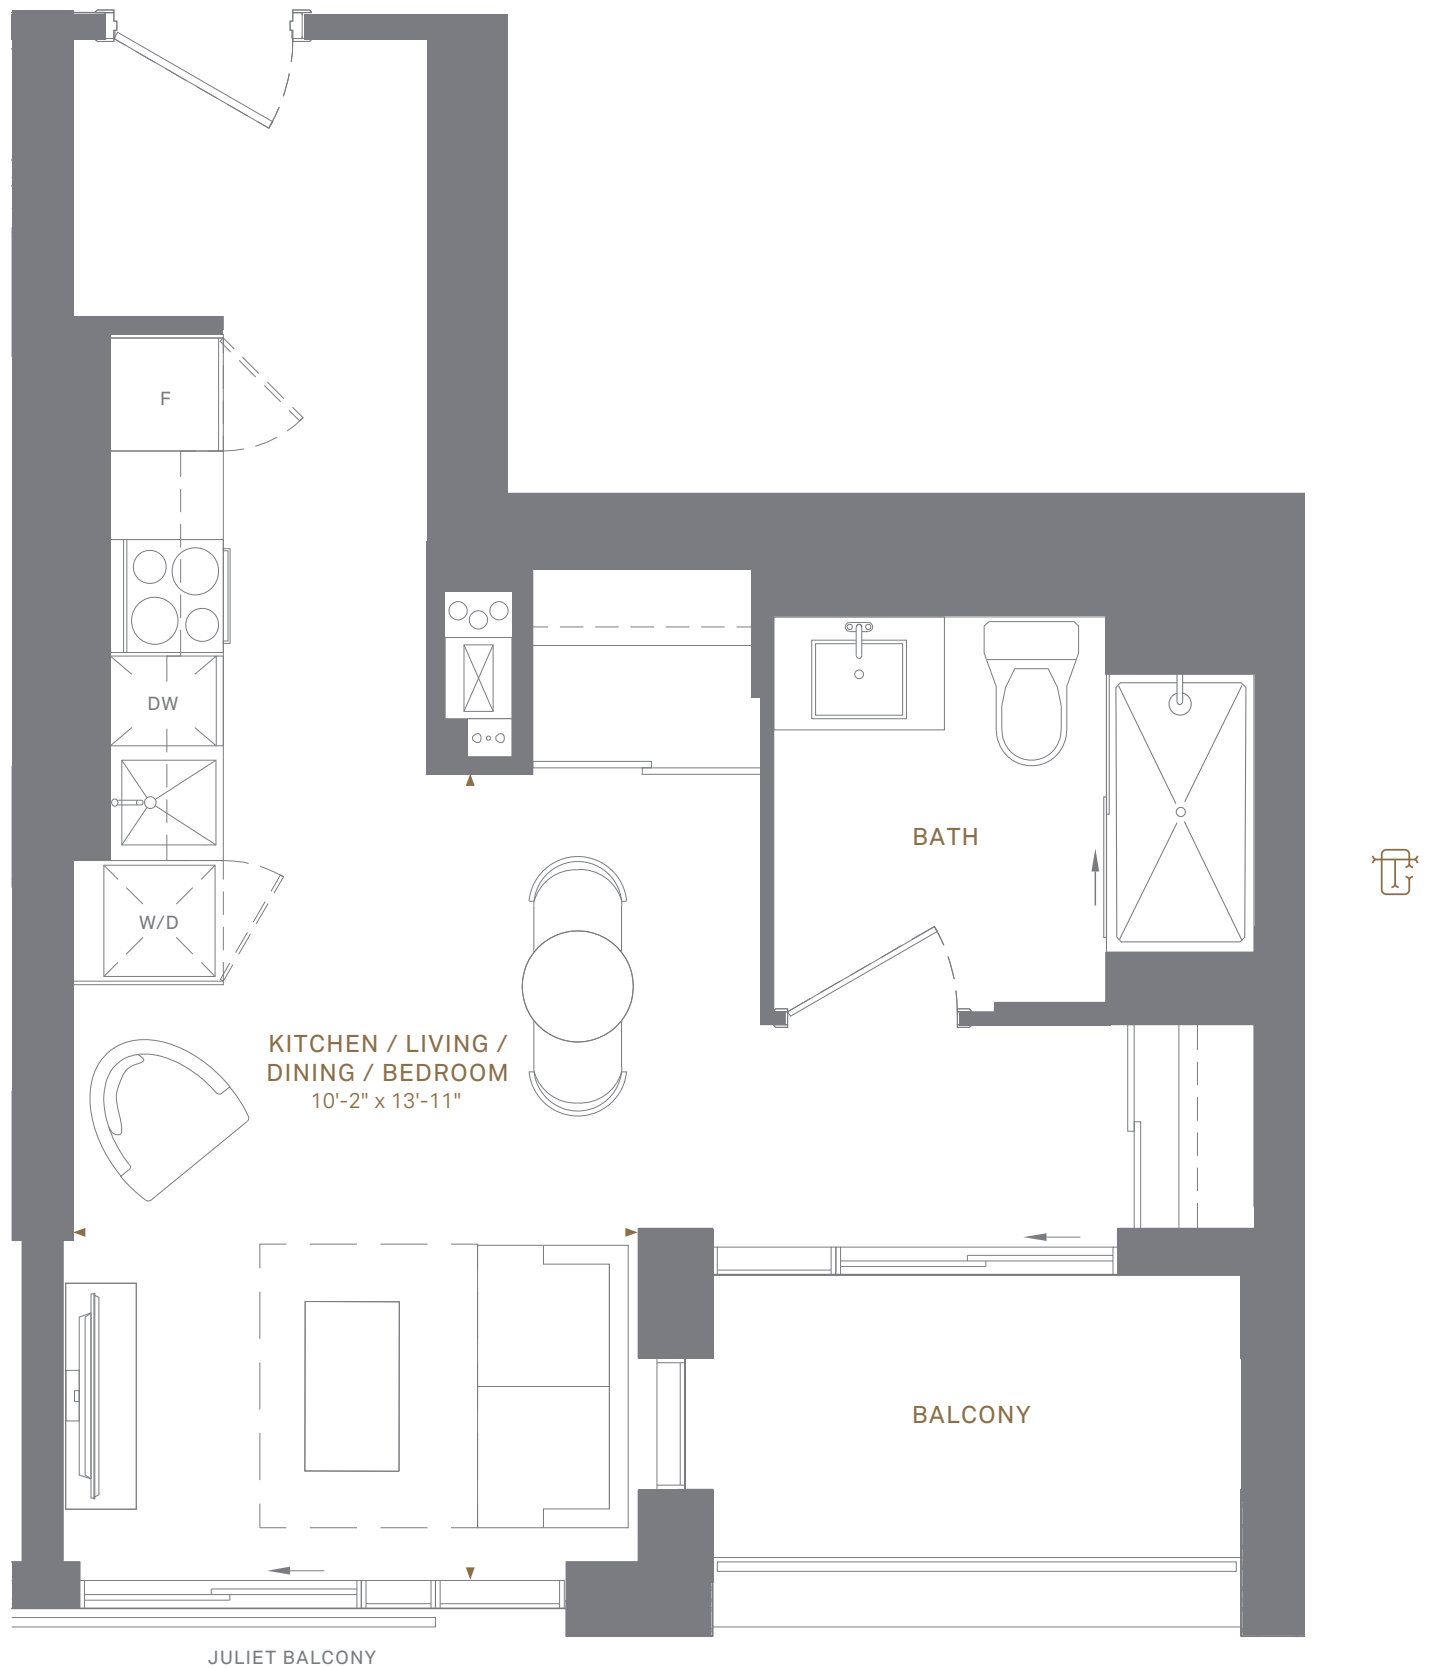

SC(BF) | 442 SQ.FT. INTERIOR
46 SQ.FT. EXTERIOR

STUDIO

FLOORS

2ND-3RD