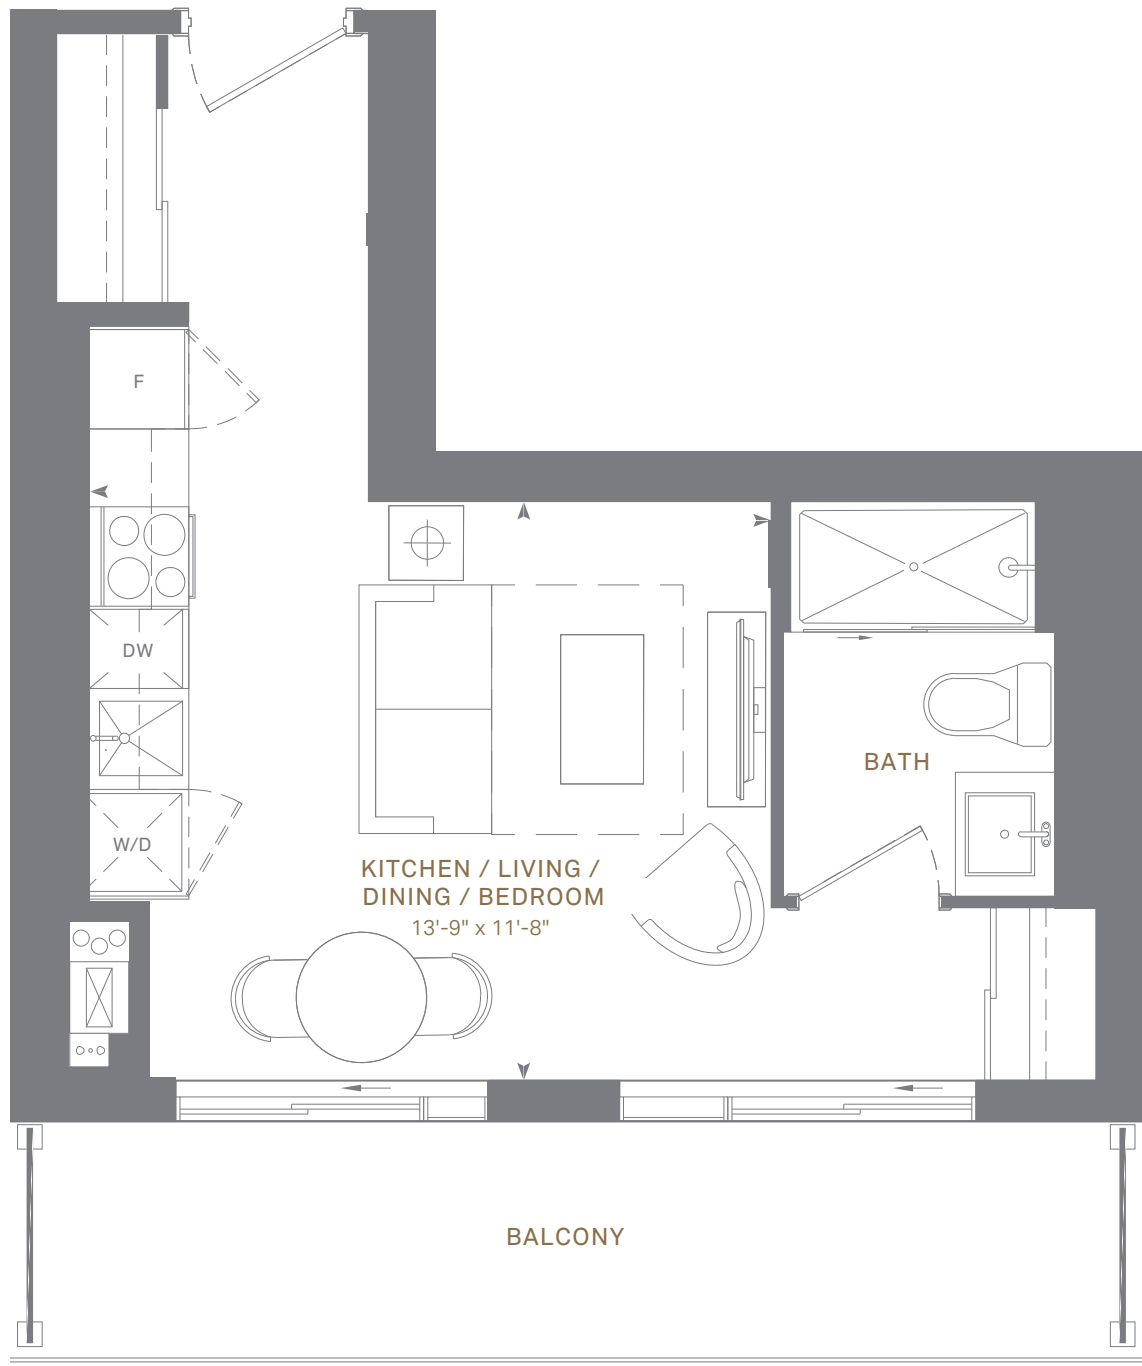

SA | 375 SQ.FT. INTERIOR
UP TO 104 SQ.FT. EXTERIOR

STUDIO

BALCONY ON 13TH FLOOR

FLOORS

13TH

14TH