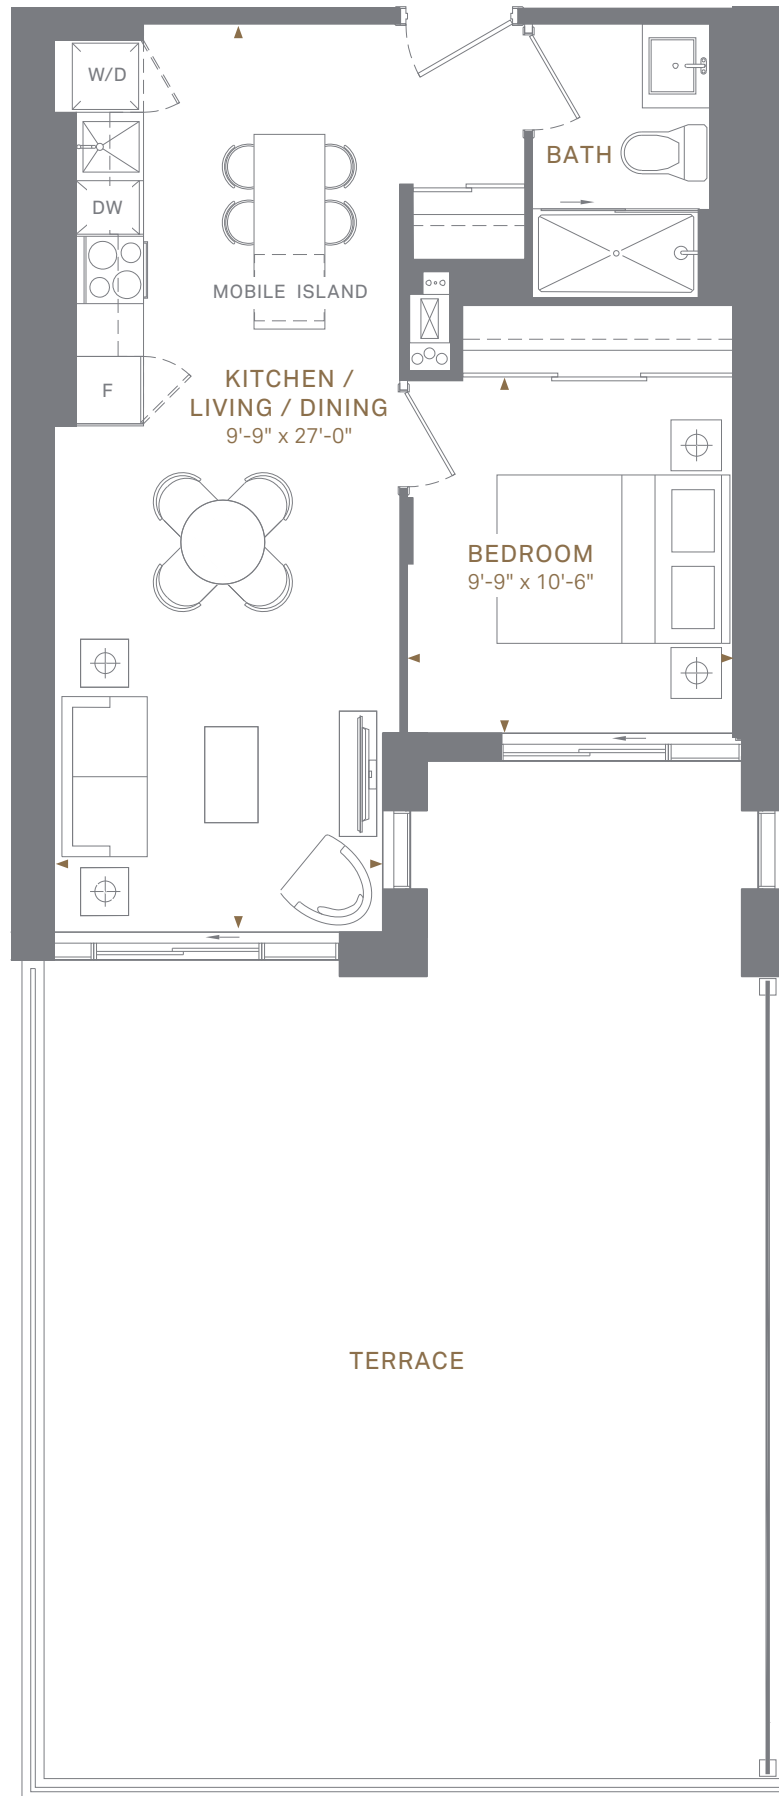

1X | 558 SQ.FT. INTERIOR
570 SQ.FT. EXTERIOR

1 BEDROOM, 1 BATH

FLOORS

GROUND