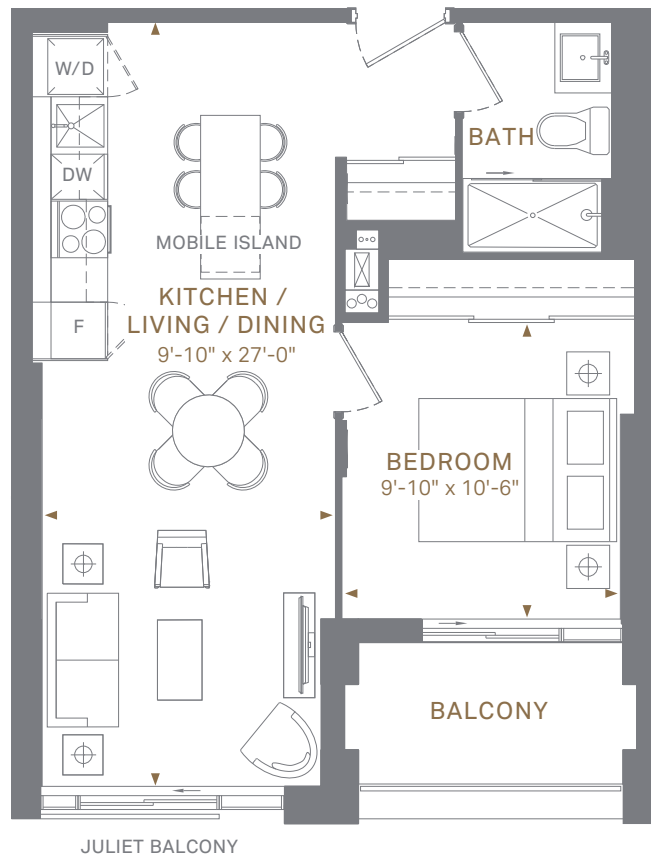

1W | 558 SQ.FT. INTERIOR
UP TO 570 SQ.FT. EXTERIOR

1 BEDROOM, 1 BATH

FLOORS