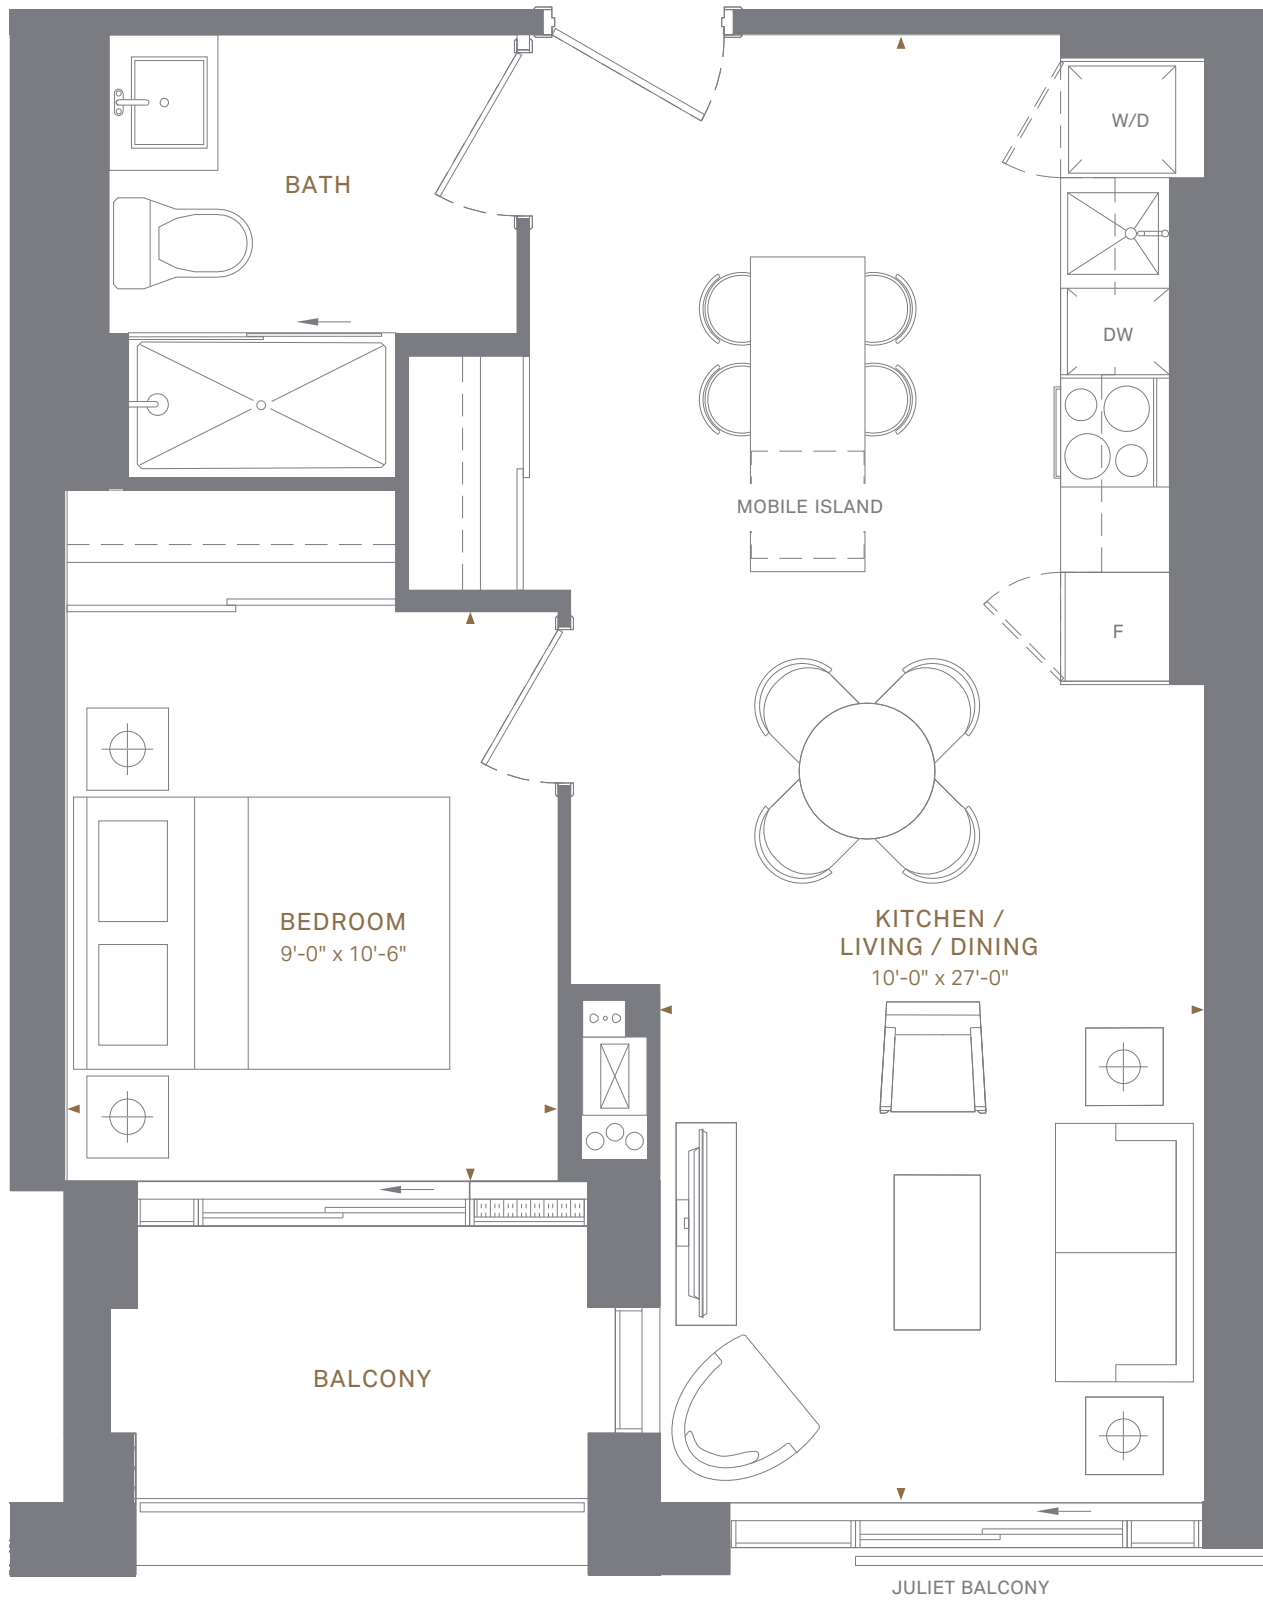

**1W(BF)** | 558 SQ.FT. INTERIOR  
46 SQ.FT. EXTERIOR

1 BEDROOM, 1 BATH

FLOORS

2ND-3RD