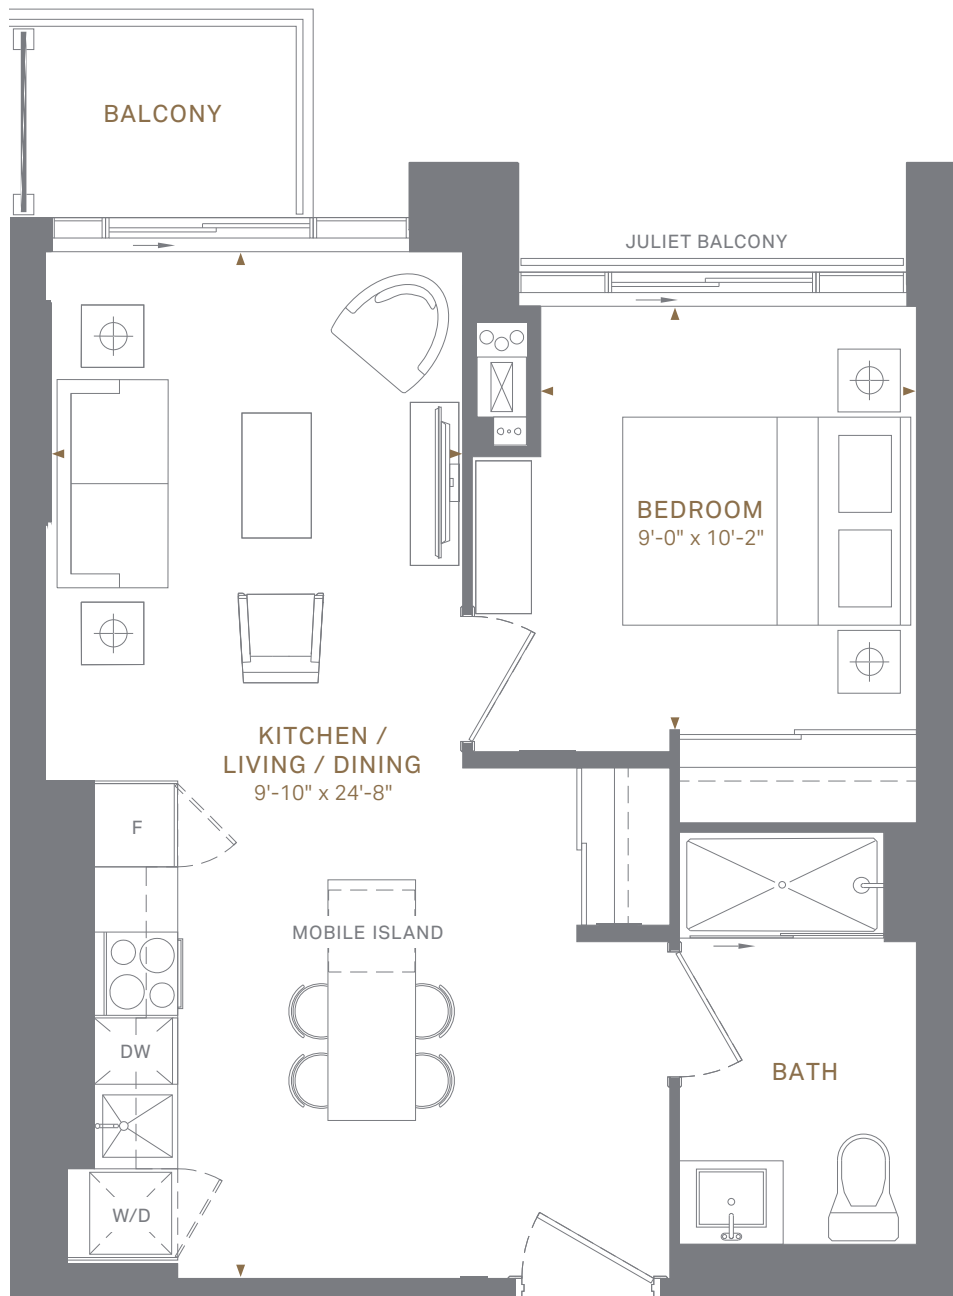

1T(BF) | 556 SQ.FT. INTERIOR
UP TO 38 SQ.FT. EXTERIOR

1 BEDROOM, 1 BATH

TERRACE ON 4TH FLOOR

FLOORS

4TH

5TH-6TH