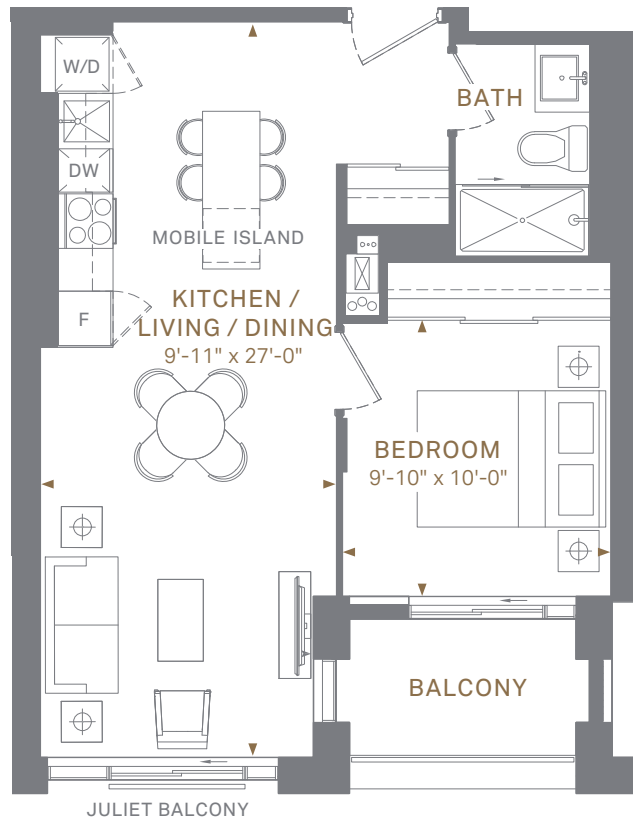

1S | 554 SQ.FT. INTERIOR

1 BEDROOM, 1 BATH

UP TO 564 SQ.FT. EXTERIOR TERRACE ON GROUND FLOOR ONLY

FLOORS