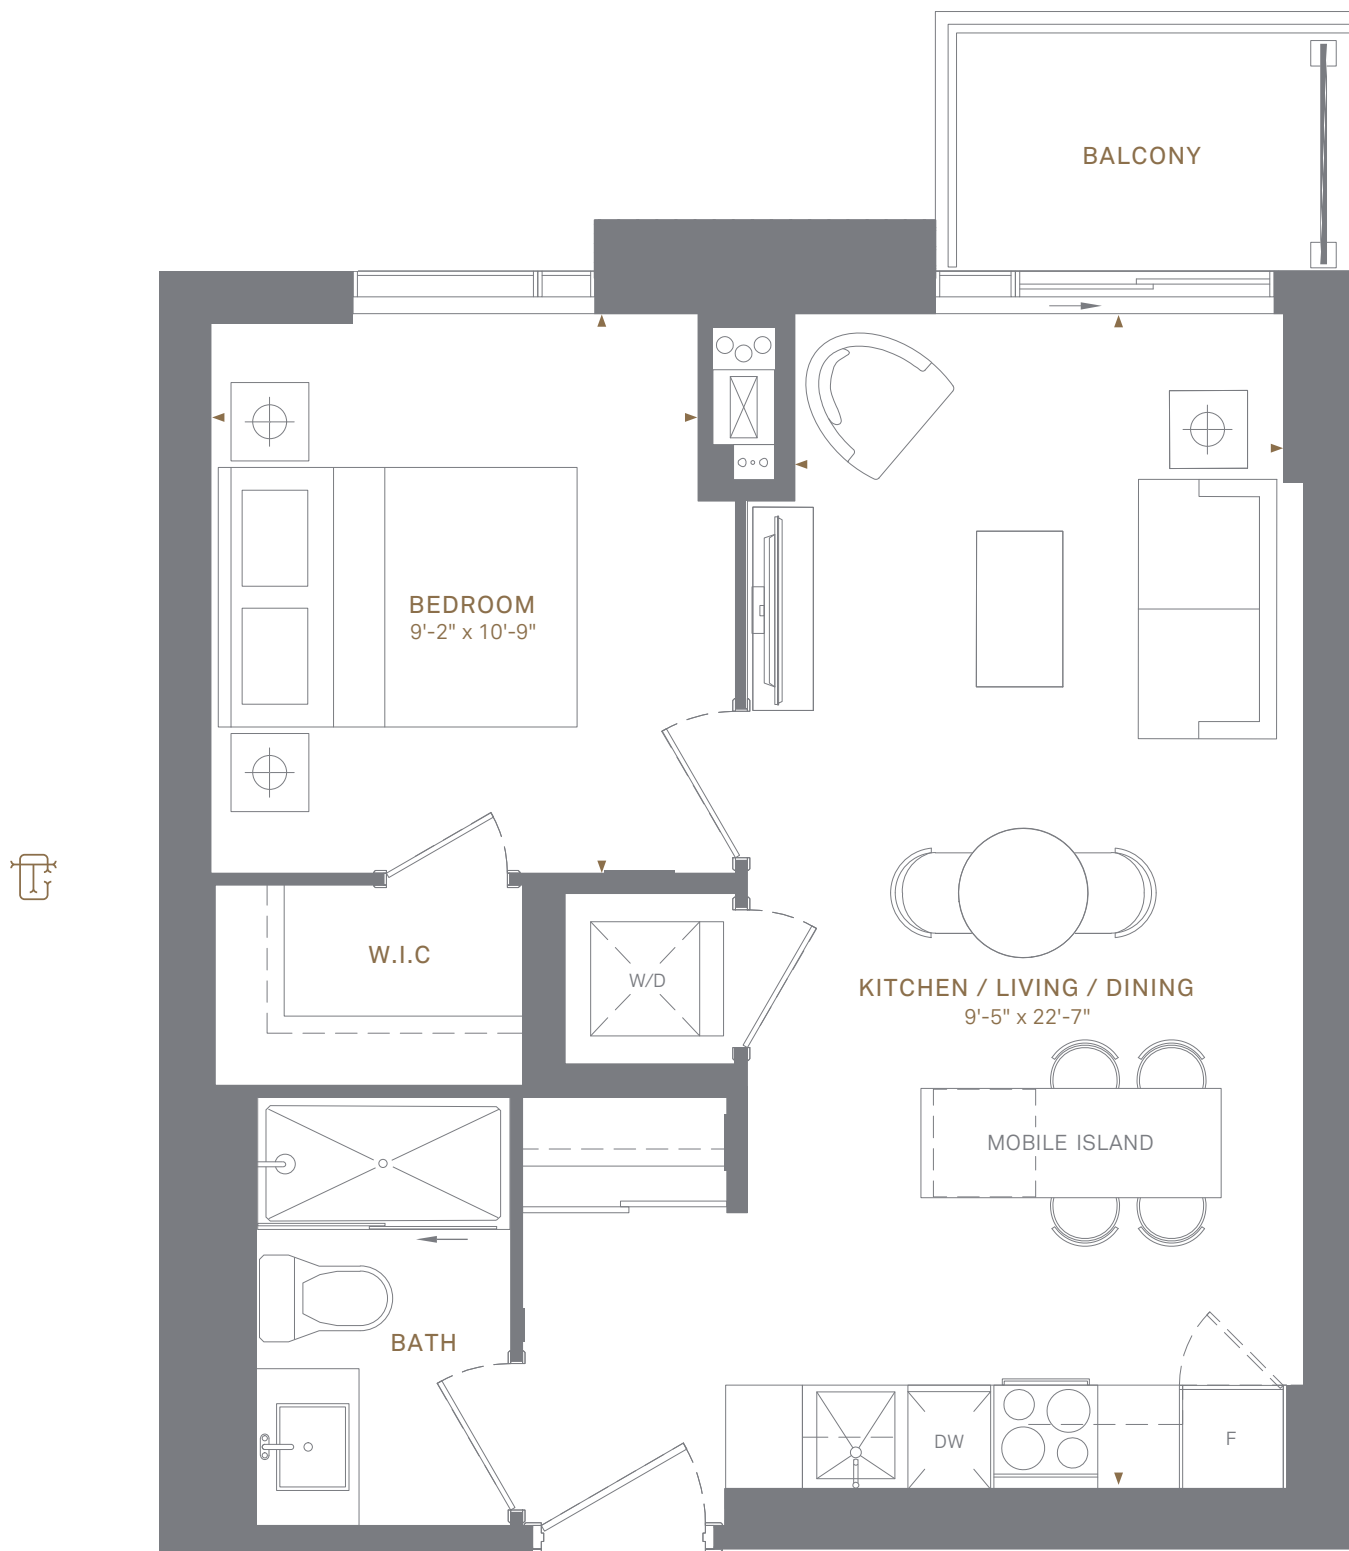

1R | 541 SQ.FT. INTERIOR
31 SQ.FT. EXTERIOR

1 BEDROOM, 1 BATH

FLOORS