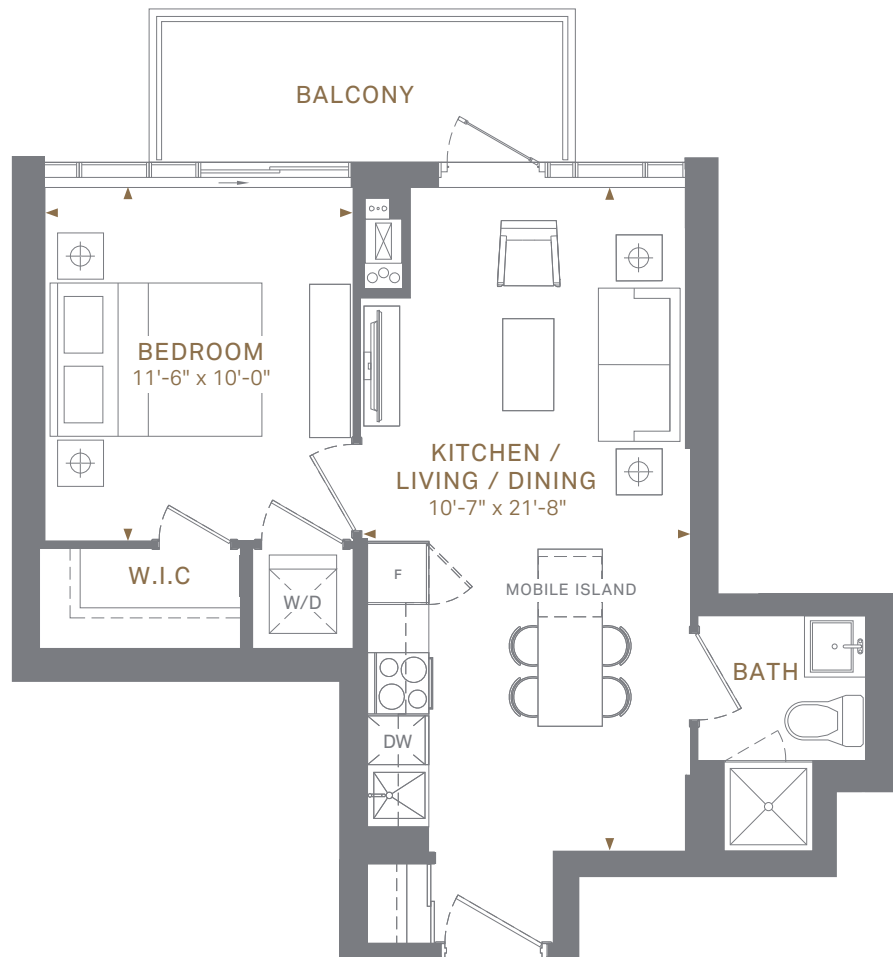

**1P** | 526 SQ.FT. INTERIOR  
UP TO 78 SQ.FT. EXTERIOR

1 BEDROOM, 1 BATH

TERRACE ON 4TH FLOOR

BALCONY ON 7TH, 10TH & 13TH FLOOR

FLOORS

5TH-6TH

9TH-11TH-12TH

10TH

14TH

4TH

7TH

13TH