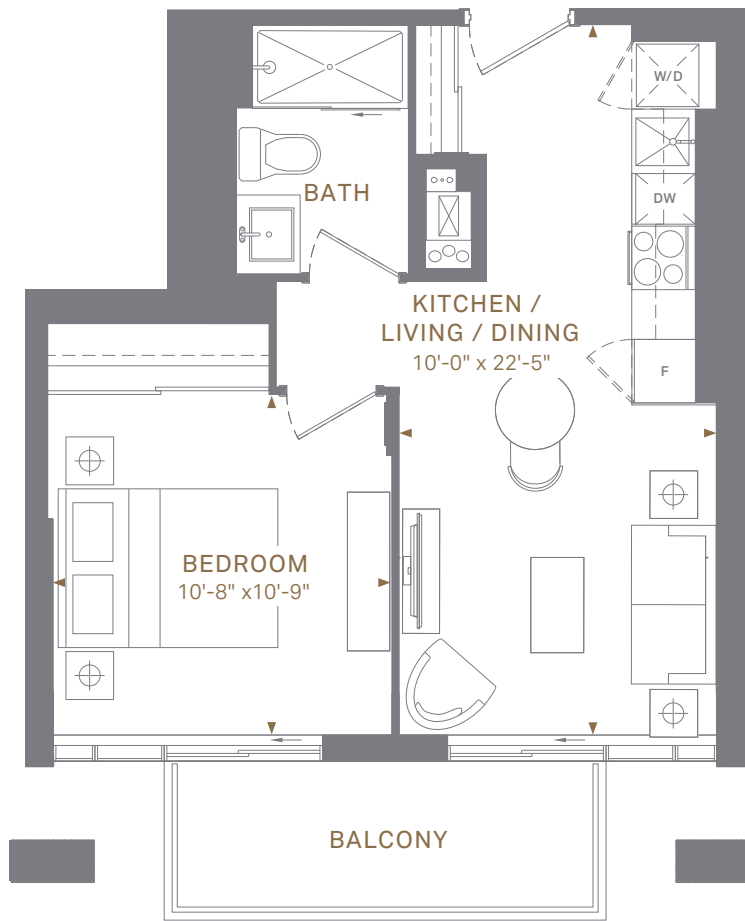

**1E** | 477 SQ.FT. INTERIOR  
UP TO 77 SQ.FT. EXTERIOR

1 BEDROOM, 1 BATH

BALCONY ON 7TH & 10TH FLOOR

TERRACE ON 4TH FLOOR

FLOORS

5TH-6TH

9TH-11TH-12TH

10TH

4TH

7TH