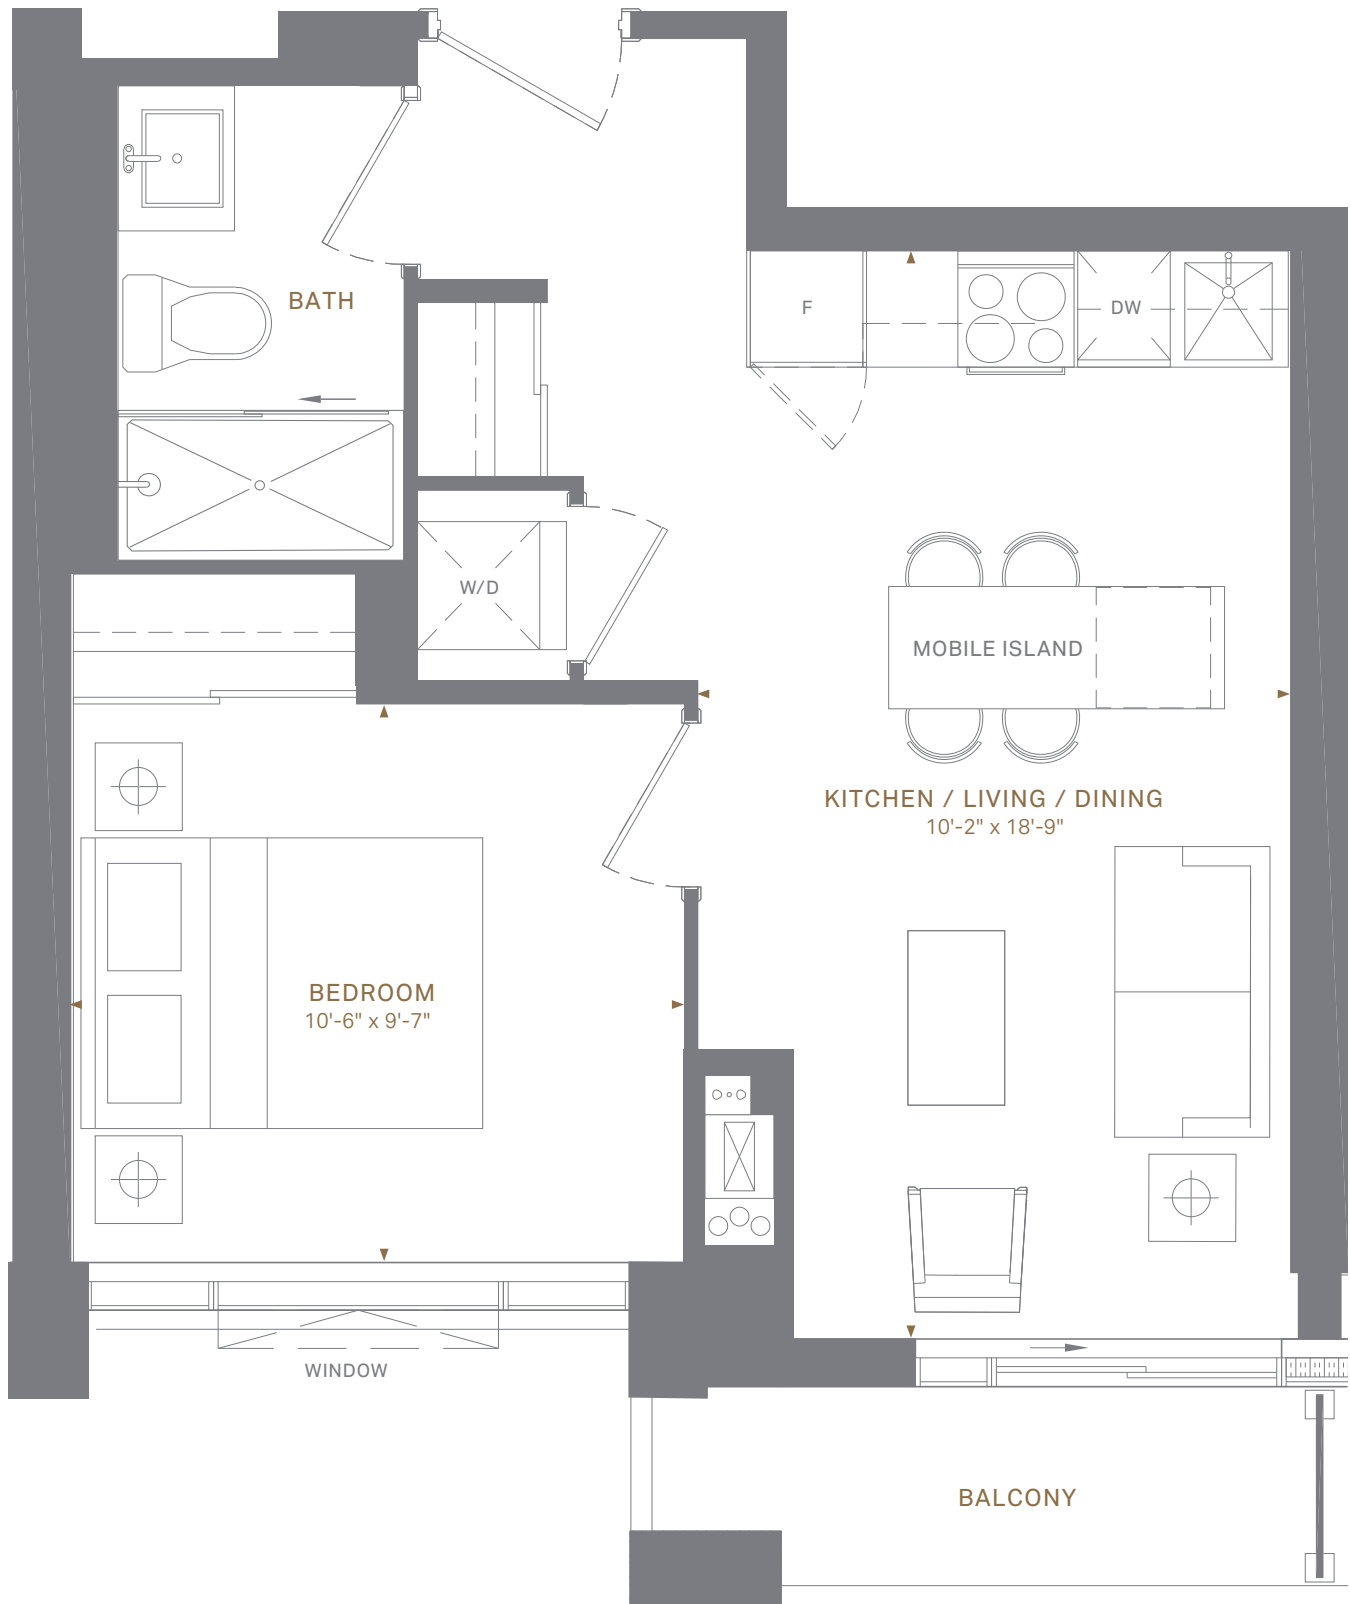

1D | 478 SQ.FT. INTERIOR
39 SQ.FT. EXTERIOR

1 BEDROOM, 1 BATH

FLOORS

7TH