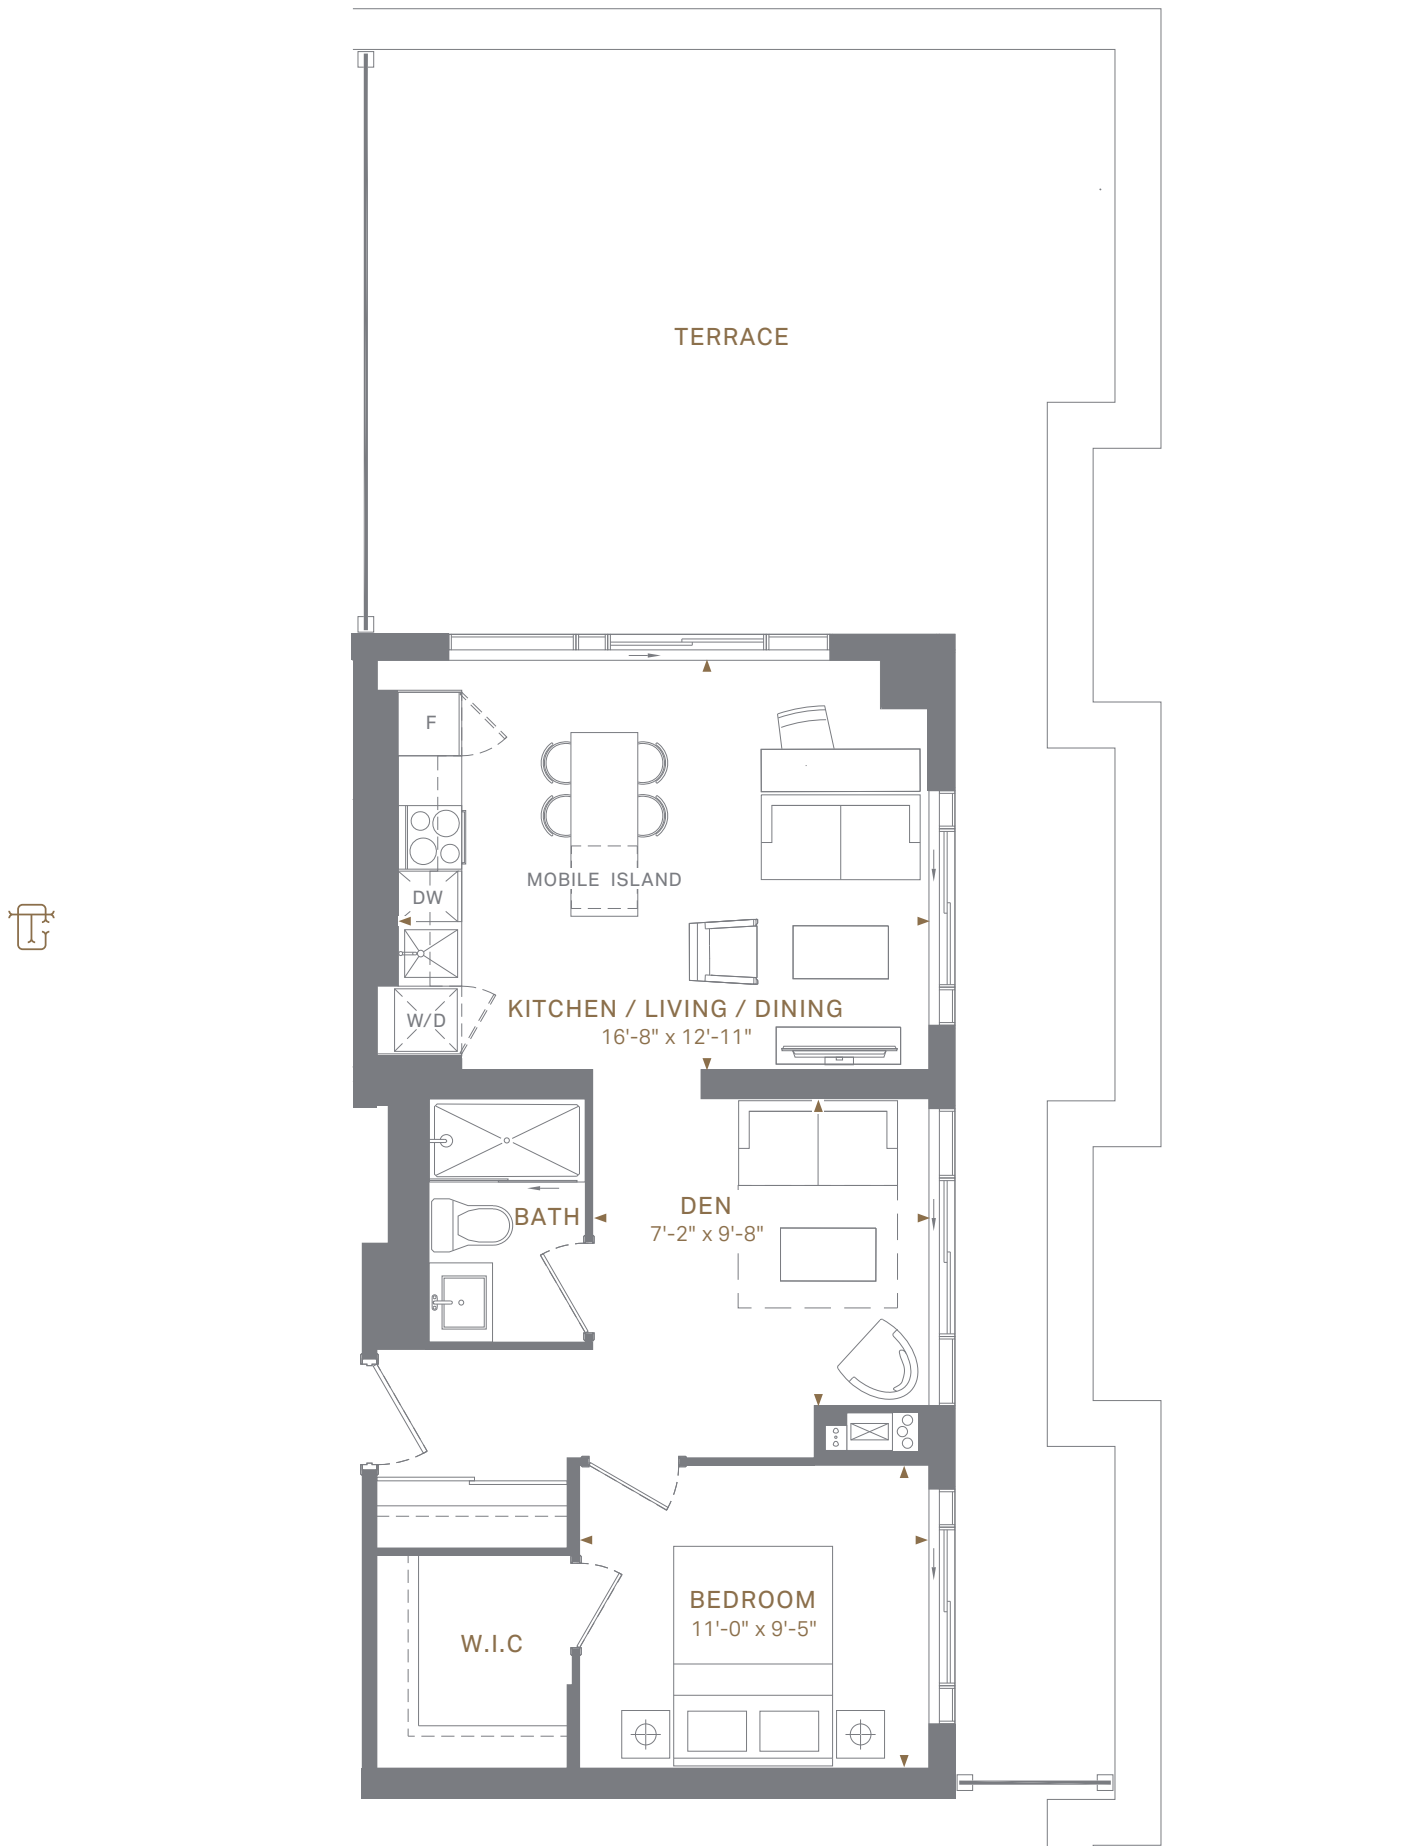

1AM | 670 SQ.FT. INTERIOR
560 SQ.FT. EXTERIOR

1 BEDROOM + DEN, 1 BATH

FLOORS

7TH