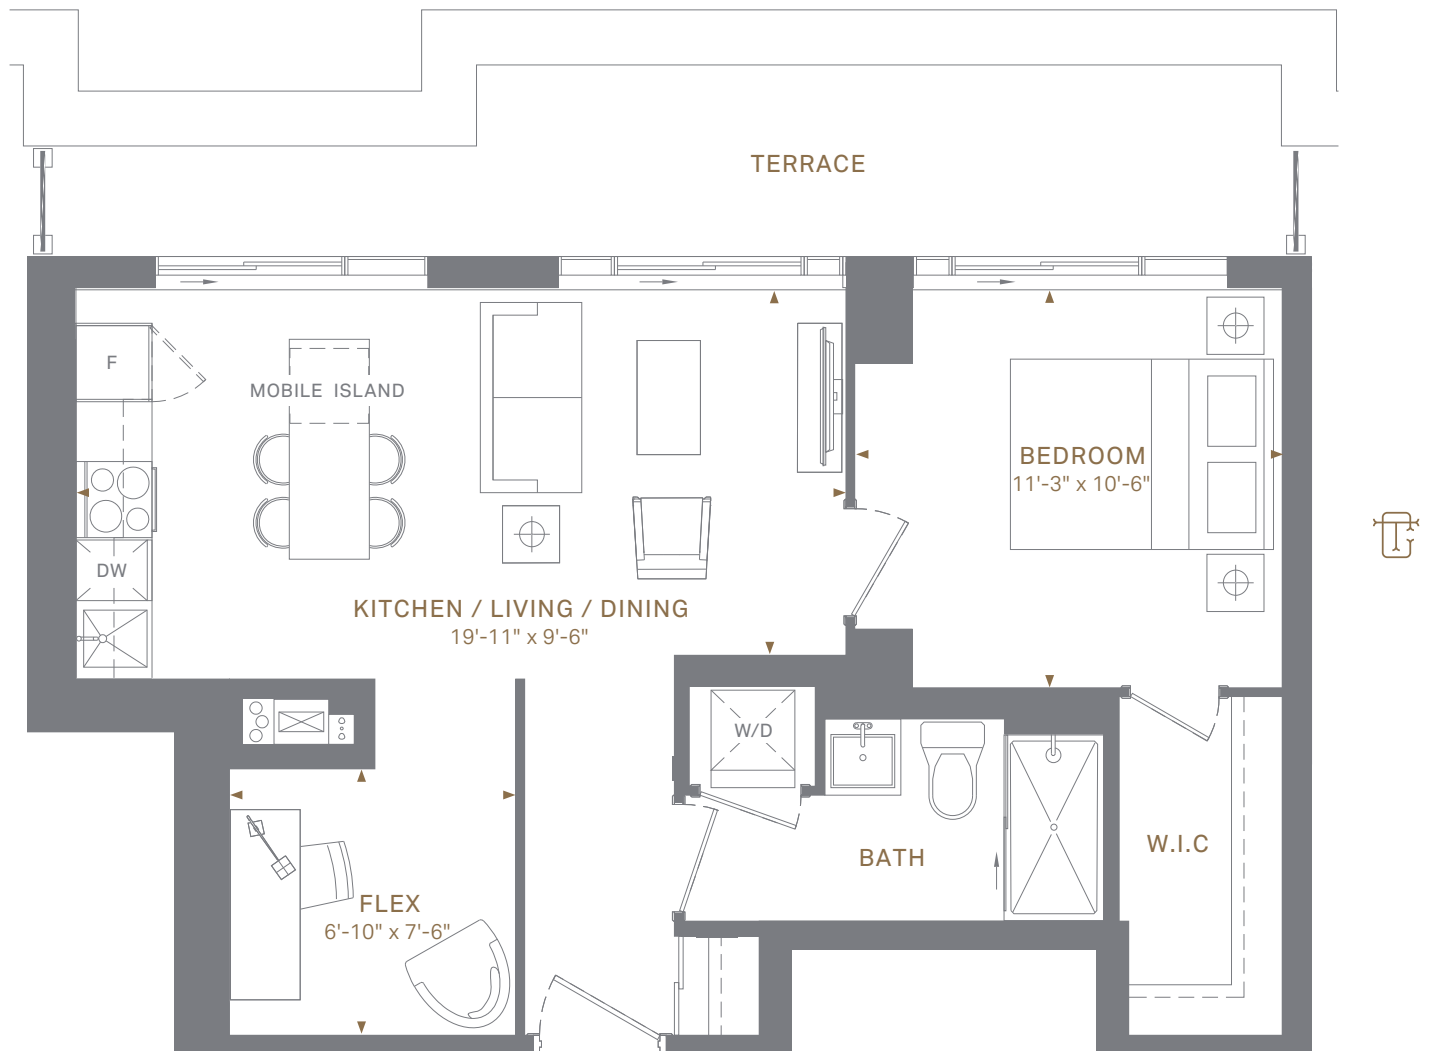

1AL | 634 SQ.FT. INTERIOR
132 SQ.FT. EXTERIOR

1 BEDROOM + FLEX, 1 BATH

FLOORS

7TH