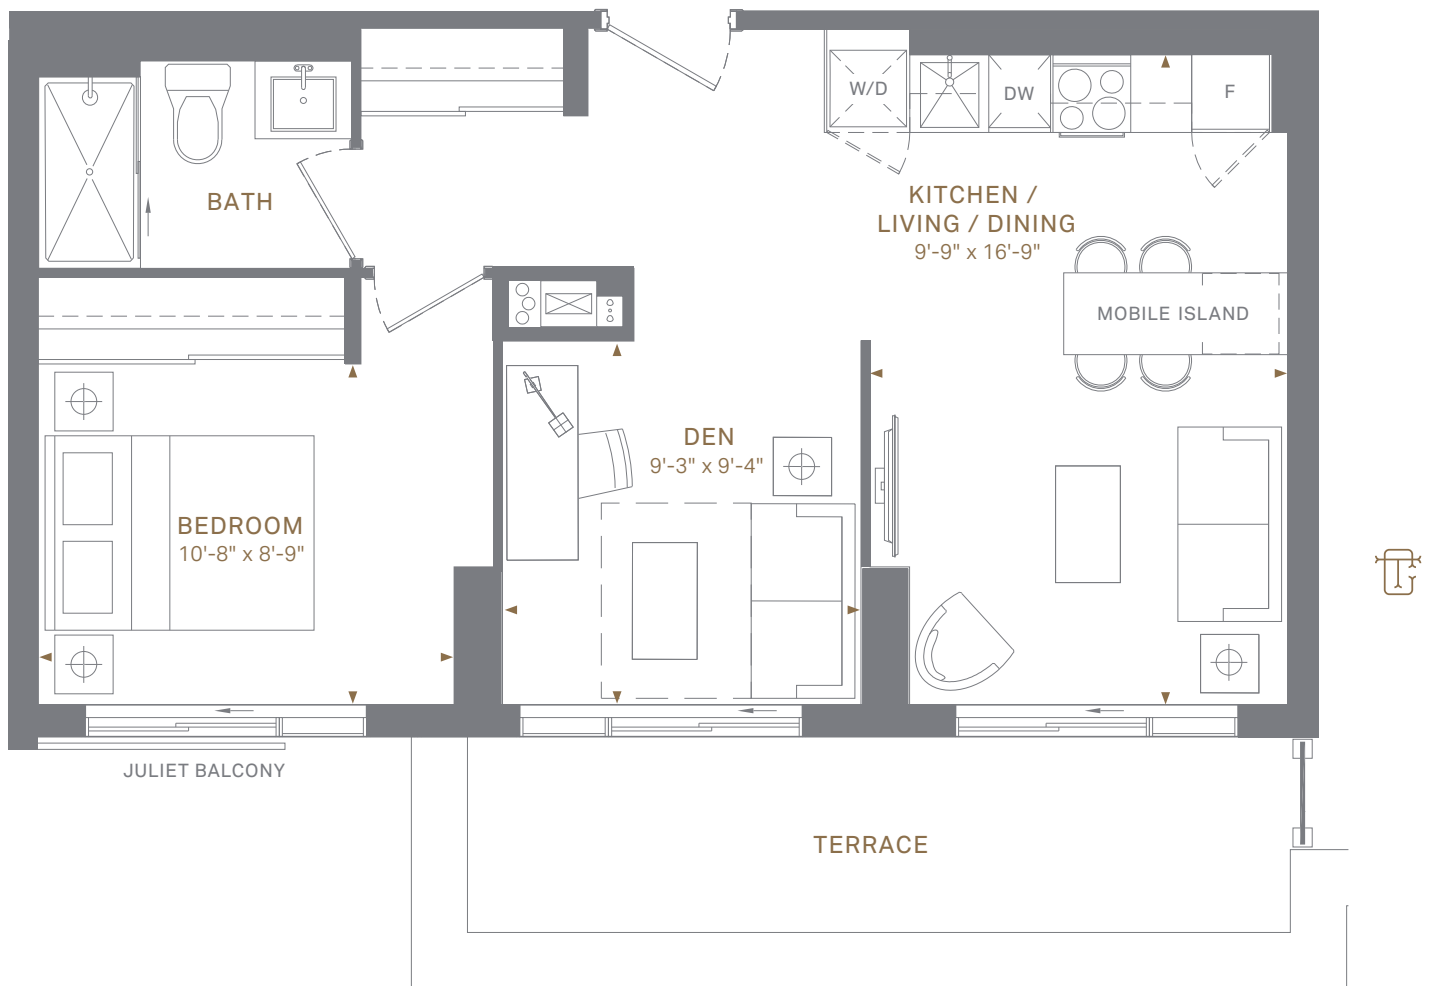

1AJ | 615 SQ.FT. INTERIOR
105 SQ.FT. EXTERIOR

1 BEDROOM + DEN, 1 BATH

FLOORS

7TH