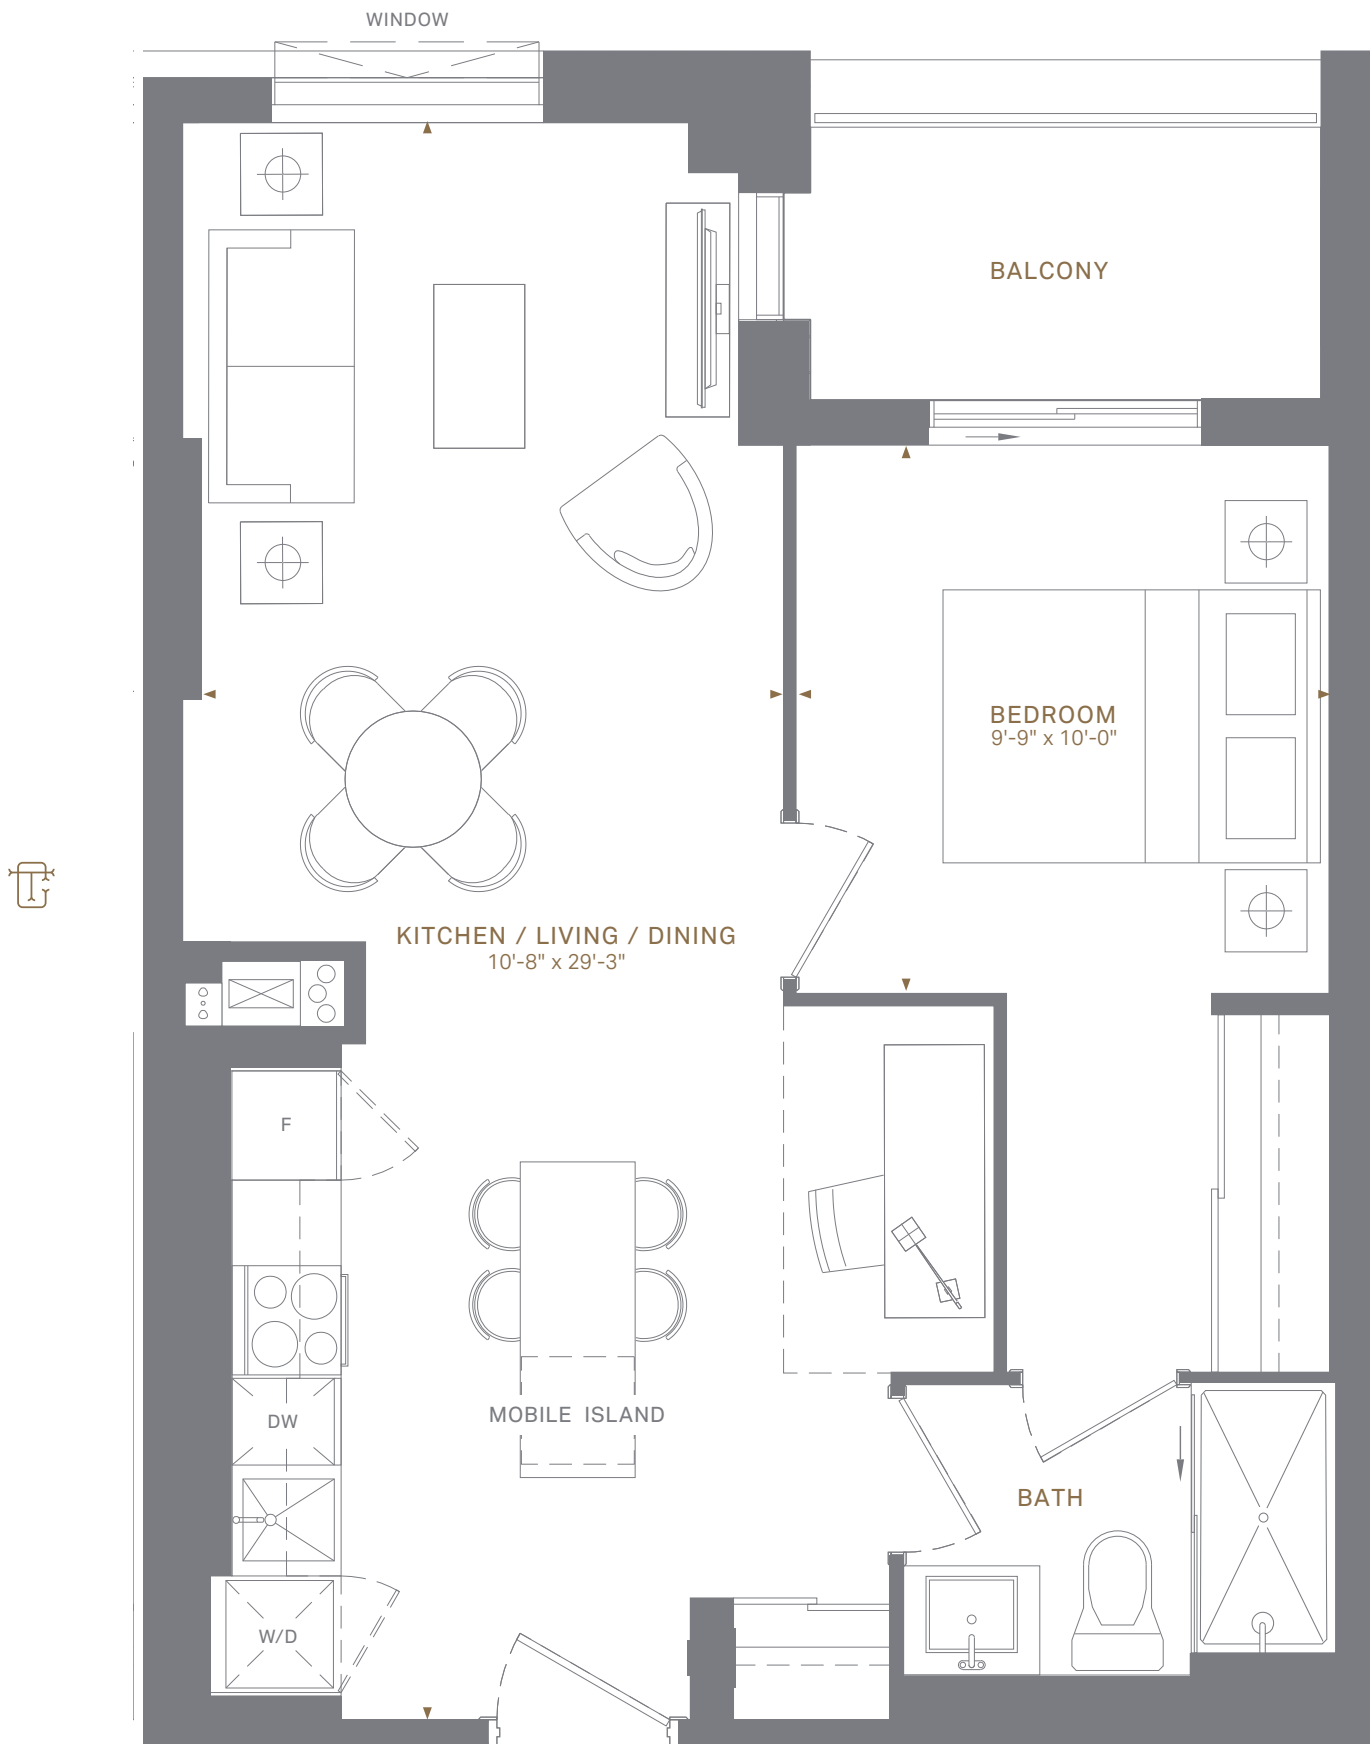

1AH | 608 SQ.FT. INTERIOR
46 SQ.FT. EXTERIOR

1 BEDROOM, 1 BATH

FLOORS

2ND-3RD