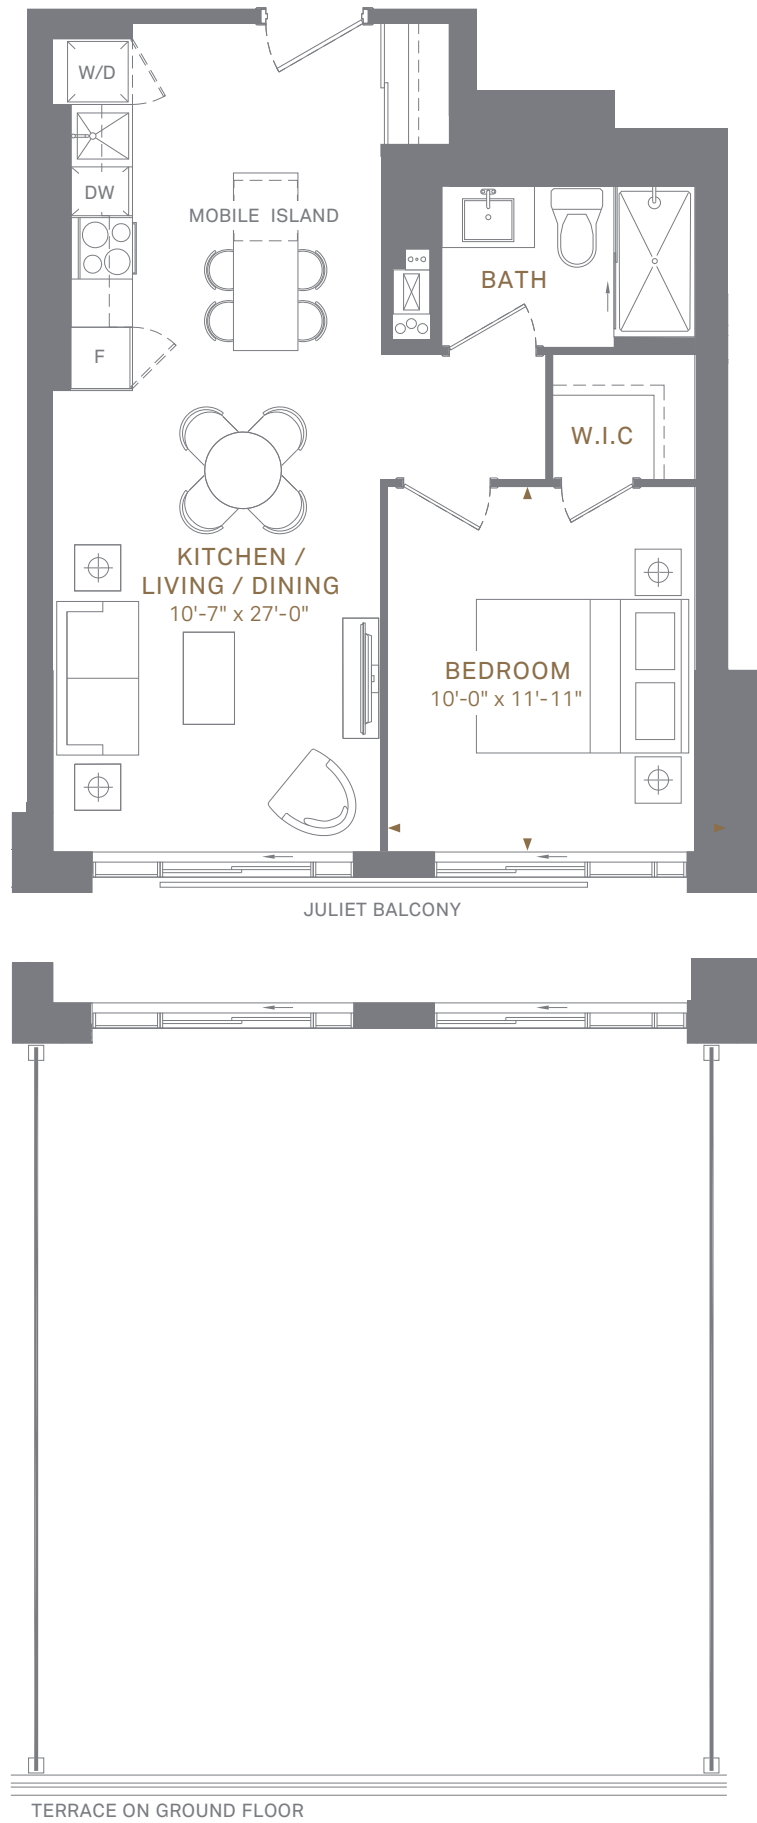

1AF | 597 SQ.FT. INTERIOR

1 BEDROOM, 1 BATH

UP TO 528 SQ.FT. EXTERIOR TERRACE ON GROUND FLOOR ONLY

FLOORS