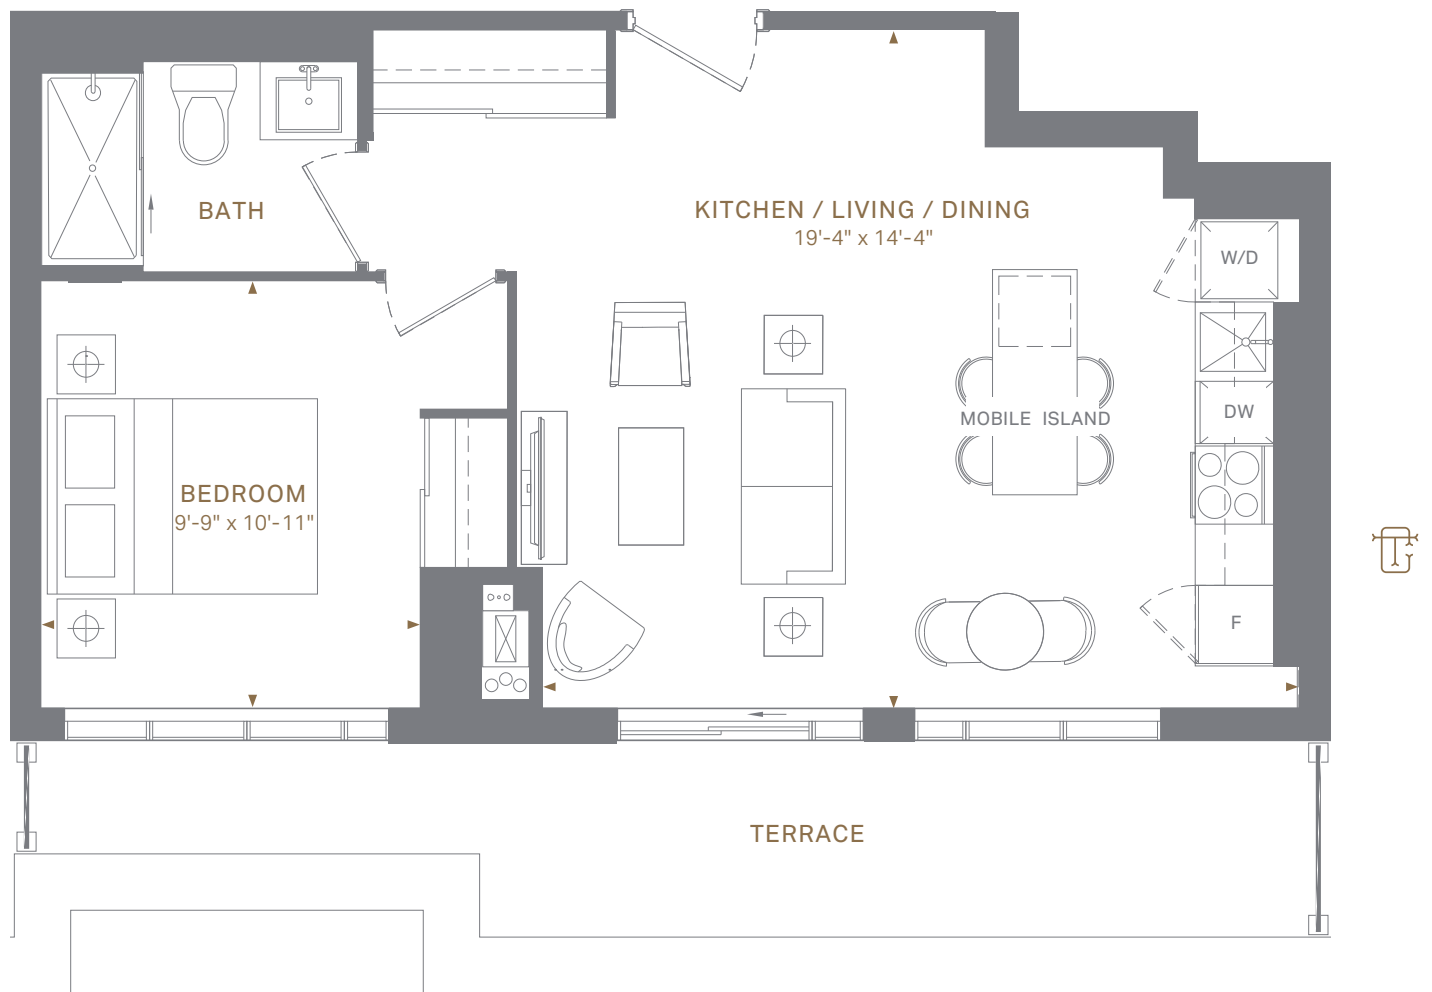

1AE | 591 SQ.FT. INTERIOR
124 SQ.FT. EXTERIOR

1 BEDROOM, 1 BATH

FLOORS

7TH