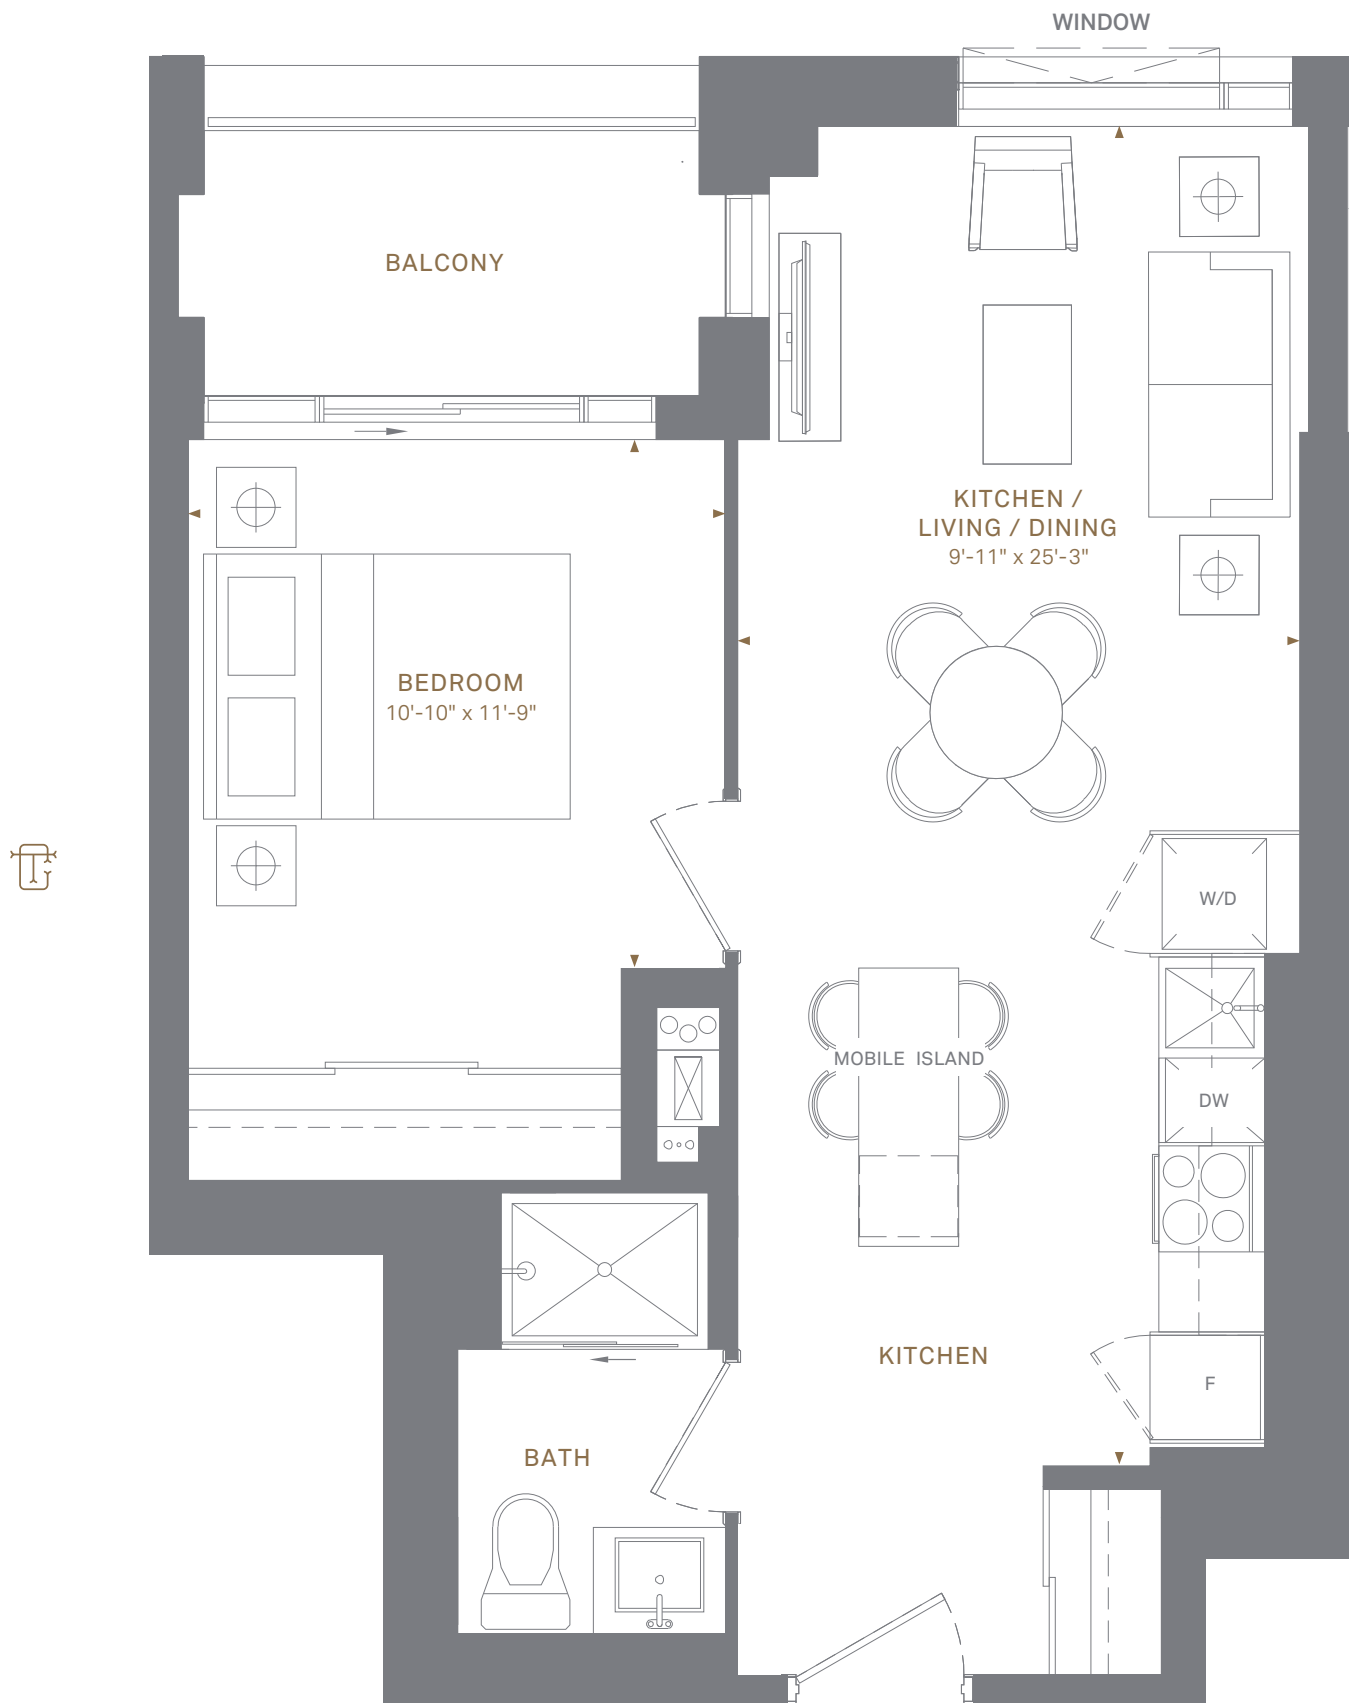

1AB | 567 SQ.FT. INTERIOR
46 SQ.FT. EXTERIOR

1 BEDROOM, 1 BATH

FLOORS

2ND-3RD